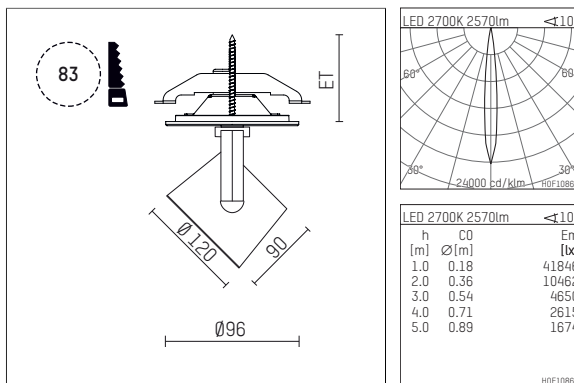

## 11334712 906-PA | silver

lo.nely 3  
spotlight  
LED | 41 W 2700 K

- spotlight lo.nely 3
- with recessed mounting plate
- for recessed installation into wall or ceiling
- passive thermo management
- with LED 2900 lm
- colour temperature: 2700 K
- colour rendering index: CRI >90
- L90 / B10 (50.000h)
- SDCM < 2
- net luminous flux: 2570 lm
- total load: 41 W
- luminous efficacy: 62,7 lm/W
- rotationsymmetrical light distribution, spot
- beam angle: 10 °
- with external LED power unit, electronic
- temperature-controlled LED circuit board (NTC)
- power supply: supply cord with plug connection 2x5x2,5 mm², length: 360 mm
- suitable for through wiring
- housing of die cast aluminium
- safety glass, clear
- ceiling plate of die cast aluminium
- diameter: 96 mm, recessing diameter: 83 mm
- recessing depth: 103 mm, ceiling thickness: 1-45 mm
- rotatable 360°, 90° tiltable (can be fixed)
- weight: 1,4 kg
- protection rating: IP20
- protection class I
- 5 years Hoffmeister warranty
- Made in Germany
- maximum ambient temperature: 35 ° C
- certificates: manufactured according to DIN VDE 0711 / EN 60598, CE
- colour: silver
- 11334712 906-PA

- - -

11334712 906-PA  
**accessory**

## Required accessories

description accessory general	dimensions in mm	item number	pic.-No.
antiglare flaps for spotlights gin.o and lo.nely size 3		105757	01