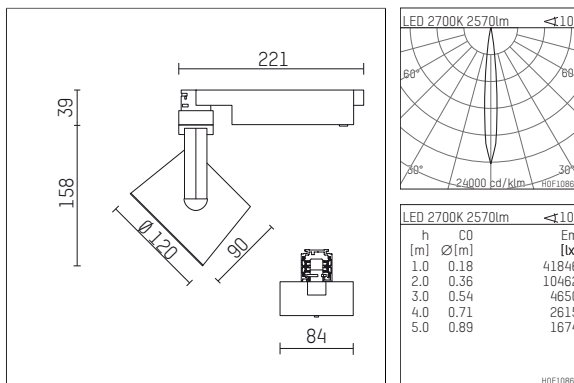

113 347 12 906 | silver

lo.nely 3  
spotlight  
LED | 41 W 2700 K

- spotlight lo.nely 3
- with 3 circuit universal adapter
- for Hoffmeister control.x tracks
- circuit selection is possible while adapter is inserted into the track
- passive thermo management
- with LED 2900 lm
- colour temperature: 2700 K
- colour rendering index: CRI >90
- L90 / B10 (50.000h)
- SDCM < 2
- net luminous flux: 2570 lm
- total load: 41 W
- luminous efficacy: 62,7 lm/W
- rotationsymmetrical light distribution, spot
- beam angle: 10 °
- LED power unit integrated in adapter, electronic (POTI)
- temperature-controlled LED circuit board (NTC)
- amplitude dimming
- adapter with integrated potentiometer
- dimming range: 100-1 %
- housing of die cast aluminium
- adapter of fibreglass reinforced thermoplastic
- safety glass, clear
- length: 221 mm, width: 84 mm, height: 197 mm
- rotatable 360°, 90° tiltable (can be fixed)
- weight: 1,25 kg
- protection rating: IP20
- protection class I
- 5 years Hoffmeister warranty
- Made in Germany
- maximum ambient temperature: 35 ° C
- certificates: manufactured according to DIN VDE 0711 / EN 60598, CE
- colour: silver
- 113 347 12 906

- - -

113 347 12 906  
**accessory**

## Required accessories

description accessory general	dimensions in mm	item number	pic.-No.
antiglare flaps for spotlights gin.o and lo.nely size 3		105757	01