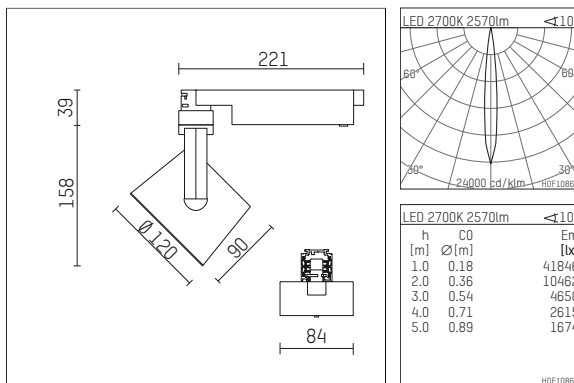

113 347 12 910 | white

lo.nely 3
spotlight
LED | 41 W 2700 K

- spotlight lo.nely 3
- with 3 circuit universal adapter
- for Hoffmeister control.x tracks
- circuit selection is possible while adapter is inserted into the track
- passive thermo management
- with LED 2900 lm
- colour temperature: 2700 K
- colour rendering index: CRI >90
- L90 / B10 (50.000h)
- SDCM < 2
- net luminous flux: 2570 lm
- total load: 41 W
- luminous efficacy: 62,7 lm/W
- rotationsymmetrical light distribution, spot
- beam angle: 10 °
- LED power unit integrated in adapter, electronic (POTI)
- temperature-controlled LED circuit board (NTC)
- amplitude dimming
- adapter with integrated potentiometer
- dimming range: 100-1 %
- housing of die cast aluminium
- adapter of fibreglass reinforced thermoplastic
- safety glass, clear
- length: 221 mm, width: 84 mm, height: 197 mm
- rotatable 360°, 90° tiltable (can be fixed)
- weight: 1,25 kg
- protection rating: IP20
- protection class I
- 5 years Hoffmeister warranty
- Made in Germany
- maximum ambient temperature: 35 ° C
- certificates: manufactured according to DIN VDE 0711 / EN 60598, CE
- colour: white (RAL9016)
- 113 347 12 910

- - -

113 347 12 910
accessory

Required accessories

description accessory general	dimensions in mm	item number	pic.-No.
antiglare flaps for spotlights gin.o and lo.nely size 3		105757	01