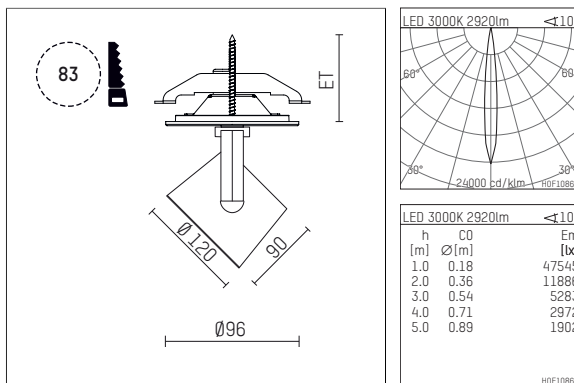

## 11334713 721-PA | black

lo.nely 3  
spotlight  
LED | 41 W 3000 K

- spotlight lo.nely 3
- with recessed mounting plate
- for recessed installation into wall or ceiling
- passive thermo management
- with LED 3300 lm
- colour temperature: 3000 K
- colour rendering index: CRI >90
- L90 / B10 (50.000h)
- SDCM < 2
- net luminous flux: 2920 lm
- total load: 41 W
- luminous efficacy: 71,2 lm/W
- rotationsymmetrical light distribution, spot
- beam angle:  $10^\circ$
- with external LED power unit, electronic
- temperature-controlled LED circuit board (NTC)
- power supply: supply cord with plug connection 2x5x2,5 mm<sup>2</sup>, length: 360 mm
- suitable for through wiring
- housing of die cast aluminium
- safety glass, clear
- ceiling plate of die cast aluminium
- diameter: 96 mm, recessing diameter: 83 mm
- recessing depth: 103 mm, ceiling thickness: 1-45 mm
- rotatable 360°, 90° tiltable (can be fixed)
- weight: 1,4 kg
- protection rating: IP20
- protection class I
- 5 years Hoffmeister warranty
- Made in Germany
- maximum ambient temperature: 35 °C
- certificates: manufactured according to DIN VDE 0711 / EN 60598, CE
- colour: black
- 11334713 721-PA

## Required accessories

description accessory general	dimensions in mm	item number	pic.-No.
antiglare flaps for spotlights gin.o and lo.nely size 3		105757	01