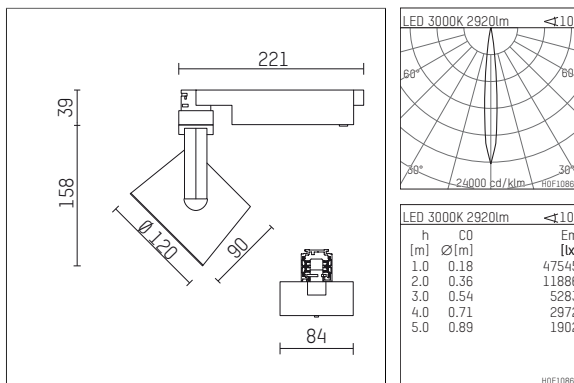

113 347 13 721 | black

lo.nely 3
spotlight
LED | 41 W 3000 K

- spotlight lo.nely 3
- with 3 circuit universal adapter
- for Hoffmeister control.x tracks
- circuit selection is possible while adapter is inserted into the track
- passive thermo management
- with LED 3300 lm
- colour temperature: 3000 K
- colour rendering index: CRI >90
- L90 / B10 (50.000h)
- SDCM < 2
- net luminous flux: 2920 lm
- total load: 41 W
- luminous efficacy: 71,2 lm/W
- rotationsymmetrical light distribution, spot
- beam angle: 10 °
- LED power unit integrated in adapter, electronic (POTI)
- temperature-controlled LED circuit board (NTC)
- amplitude dimming
- adapter with integrated potentiometer
- dimming range: 100-1 %
- housing of die cast aluminium
- adapter of fibreglass reinforced thermoplastic
- safety glass, clear
- length: 221 mm, width: 84 mm, height: 197 mm
- rotatable 360°, 90° tiltable (can be fixed)
- weight: 1,25 kg
- protection rating: IP20
- protection class I
- 5 years Hoffmeister warranty
- Made in Germany
- maximum ambient temperature: 35 ° C
- certificates: manufactured according to DIN VDE 0711 / EN 60598, CE
- colour: black
- 113 347 13 721

- - -

113 347 13 721
accessory

Required accessories

description accessory general	dimensions in mm	item number	pic.-No.
antiglare flaps for spotlights gin.o and lo.nely size 3		105757	01