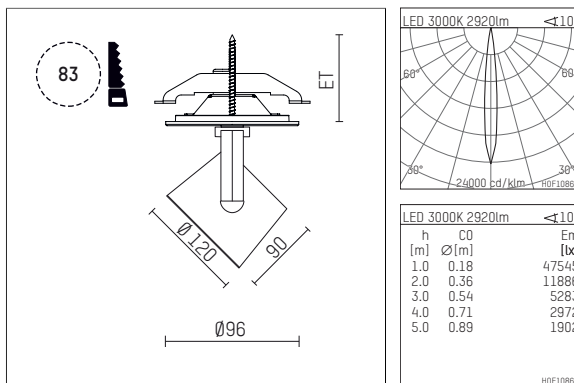

## 11334713 906-PA | silver

lo.nely 3  
spotlight  
LED | 41 W 3000 K

- spotlight lo.nely 3
- with recessed mounting plate
- for recessed installation into wall or ceiling
- passive thermo management
- with LED 3300 lm
- colour temperature: 3000 K
- colour rendering index: CRI >90
- L90 / B10 (50.000h)
- SDCM < 2
- net luminous flux: 2920 lm
- total load: 41 W
- luminous efficacy: 71,2 lm/W
- rotationsymmetrical light distribution, spot
- beam angle: 10 °
- with external LED power unit, electronic
- temperature-controlled LED circuit board (NTC)
- power supply: supply cord with plug connection 2x5x2,5 mm², length: 360 mm
- suitable for through wiring
- housing of die cast aluminium
- safety glass, clear
- ceiling plate of die cast aluminium
- diameter: 96 mm, recessing diameter: 83 mm
- recessing depth: 103 mm, ceiling thickness: 1-45 mm
- rotatable 360°, 90° tiltable (can be fixed)
- weight: 1,4 kg
- protection rating: IP20
- protection class I
- 5 years Hoffmeister warranty
- Made in Germany
- maximum ambient temperature: 35 ° C
- certificates: manufactured according to DIN VDE 0711 / EN 60598, CE
- colour: silver
- 11334713 906-PA

- - -

11334713 906-PA  
**accessory**

## Required accessories

description accessory general	dimensions in mm	item number	pic.-No.
antiglare flaps for spotlights gin.o and lo.nely size 3		105757	01