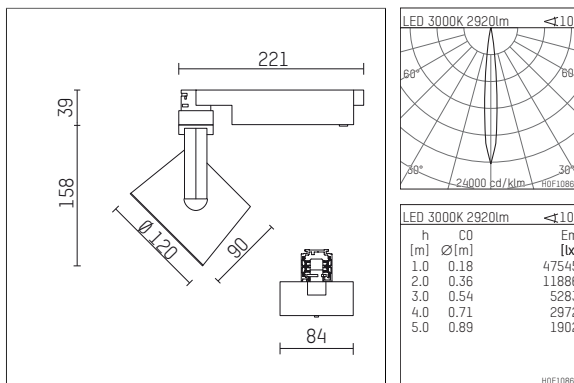

113 347 13 906 | silver

lo.nely 3
spotlight
LED | 41 W 3000 K

- spotlight lo.nely 3
- with 3 circuit universal adapter
- for Hoffmeister control.x tracks
- circuit selection is possible while adapter is inserted into the track
- passive thermo management
- with LED 3300 lm
- colour temperature: 3000 K
- colour rendering index: CRI >90
- L90 / B10 (50.000h)
- SDCM < 2
- net luminous flux: 2920 lm
- total load: 41 W
- luminous efficacy: 71,2 lm/W
- rotationsymmetrical light distribution, spot
- beam angle: 10 °
- LED power unit integrated in adapter, electronic (POTI)
- temperature-controlled LED circuit board (NTC)
- amplitude dimming
- adapter with integrated potentiometer
- dimming range: 100-1 %
- housing of die cast aluminium
- adapter of fibreglass reinforced thermoplastic
- safety glass, clear
- length: 221 mm, width: 84 mm, height: 197 mm
- rotatable 360°, 90° tiltable (can be fixed)
- weight: 1,25 kg
- protection rating: IP20
- protection class I
- 5 years Hoffmeister warranty
- Made in Germany
- maximum ambient temperature: 35 ° C
- certificates: manufactured according to DIN VDE 0711 / EN 60598, CE
- colour: silver
- 113 347 13 906

- - -

113 347 13 906

accessory**Required accessories**

description accessory general	dimensions in mm	item number	pic.-No.
antiglare flaps for spotlights gin.o and lo.nely size 3		105757	01