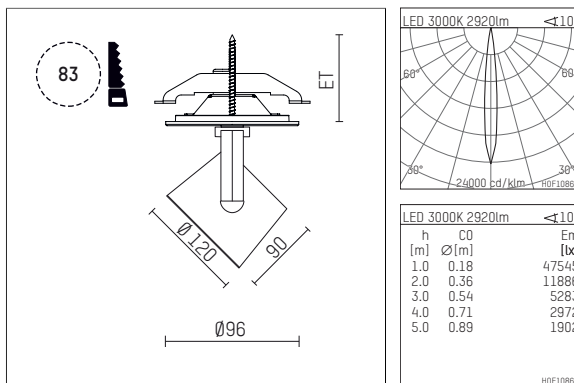

## 11334713 910-PA | white

lo.nely 3  
spotlight  
LED | 41 W 3000 K

- spotlight lo.nely 3
- with recessed mounting plate
- for recessed installation into wall or ceiling
- passive thermo management
- with LED 3300 lm
- colour temperature: 3000 K
- colour rendering index: CRI >90
- L90 / B10 (50.000h)
- SDCM < 2
- net luminous flux: 2920 lm
- total load: 41 W
- luminous efficacy: 71,2 lm/W
- rotationsymmetrical light distribution, spot
- beam angle: 10 °
- with external LED power unit, electronic
- temperature-controlled LED circuit board (NTC)
- power supply: supply cord with plug connection 2x5x2,5 mm², length: 360 mm
- suitable for through wiring
- housing of die cast aluminium
- safety glass, clear
- ceiling plate of die cast aluminium
- diameter: 96 mm, recessing diameter: 83 mm
- recessing depth: 103 mm, ceiling thickness: 1-45 mm
- rotatable 360°, 90° tiltable (can be fixed)
- weight: 1,4 kg
- protection rating: IP20
- protection class I
- 5 years Hoffmeister warranty
- Made in Germany
- maximum ambient temperature: 35 ° C
- certificates: manufactured according to DIN VDE 0711 / EN 60598, CE
- colour: white (RAL9016)
- 11334713 910-PA

- - -

11334713 910-PA  
**accessory**

## Required accessories

description accessory general	dimensions in mm	item number	pic.-No.
antiglare flaps for spotlights gin.o and lo.nely size 3		105757	01