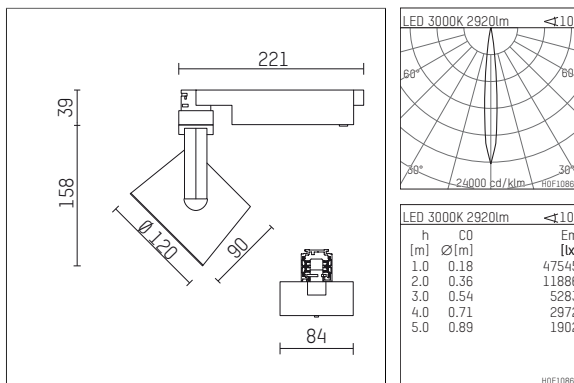

113 347 13 910 | white

lo.nely 3  
spotlight  
LED | 41 W 3000 K

- spotlight lo.nely 3
- with 3 circuit universal adapter
- for Hoffmeister control.x tracks
- circuit selection is possible while adapter is inserted into the track
- passive thermo management
- with LED 3300 lm
- colour temperature: 3000 K
- colour rendering index: CRI >90
- L90 / B10 (50.000h)
- SDCM < 2
- net luminous flux: 2920 lm
- total load: 41 W
- luminous efficacy: 71,2 lm/W
- rotationsymmetrical light distribution, spot
- beam angle: 10 °
- LED power unit integrated in adapter, electronic (POTI)
- temperature-controlled LED circuit board (NTC)
- amplitude dimming
- adapter with integrated potentiometer
- dimming range: 100-1 %
- housing of die cast aluminium
- adapter of fibreglass reinforced thermoplastic
- safety glass, clear
- length: 221 mm, width: 84 mm, height: 197 mm
- rotatable 360°, 90° tiltable (can be fixed)
- weight: 1,25 kg
- protection rating: IP20
- protection class I
- 5 years Hoffmeister warranty
- Made in Germany
- maximum ambient temperature: 35 ° C
- certificates: manufactured according to DIN VDE 0711 / EN 60598, CE
- colour: white (RAL9016)
- 113 347 13 910

## Required accessories

description accessory general	dimensions in mm	item number	pic.-No.
antiglare flaps for spotlights gin.o and lo.nely size 3		105757	01