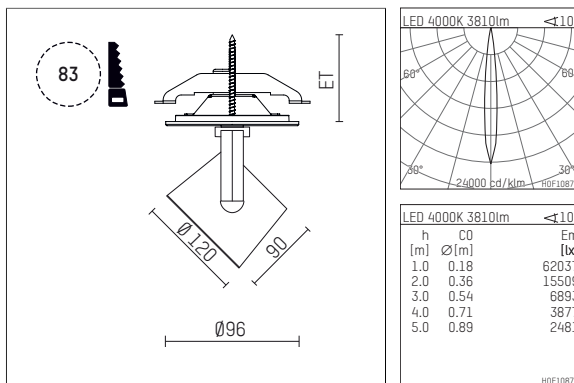

11334714 721-PA | black

lo.nely 3
spotlight
LED | 41 W 4000 K

- spotlight lo.nely 3
- with recessed mounting plate
- for recessed installation into wall or ceiling
- passive thermo management
- with LED 4300 lm
- colour temperature: 4000 K
- colour rendering index: CRI >80
- L90 / B10 (50.000h)
- SDCM < 2
- net luminous flux: 3810 lm
- total load: 41 W
- luminous efficacy: 92,9 lm/W
- rotationsymmetrical light distribution, spot
- beam angle: 10°
- with external LED power unit, electronic
- temperature-controlled LED circuit board (NTC)
- power supply: supply cord with plug connection 2x5x2,5 mm², length: 360 mm
- suitable for through wiring
- housing of die cast aluminium
- safety glass, clear
- ceiling plate of die cast aluminium
- diameter: 96 mm, recessing diameter: 83 mm
- recessing depth: 103 mm, ceiling thickness: 1-45 mm
- rotatable 360°, 90° tiltable (can be fixed)
- weight: 1,4 kg
- protection rating: IP20
- protection class I
- 5 years Hoffmeister warranty
- Made in Germany
- maximum ambient temperature: 35 °C
- certificates: manufactured according to DIN VDE 0711 / EN 60598, CE
- colour: black
- 11334714 721-PA

- - -

11334714 721-PA
accessory

Required accessories

description accessory general	dimensions in mm	item number	pic.-No.
antiglare flaps for spotlights gin.o and lo.nely size 3		105757	01