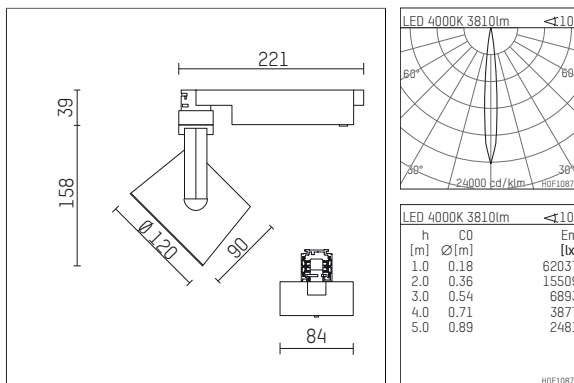

113 347 14 721 | black

lo.nely 3
spotlight
LED | 41 W 4000 K

- spotlight lo.nely 3
- with 3 circuit universal adapter
- for Hoffmeister control.x tracks
- circuit selection is possible while adapter is inserted into the track
- passive thermo management
- with LED 4300 lm
- colour temperature: 4000 K
- colour rendering index: CRI >80
- L90 / B10 (50.000h)
- SDCM < 2
- net luminous flux: 3810 lm
- total load: 41 W
- luminous efficacy: 92,9 lm/W
- rotationsymmetrical light distribution, spot
- beam angle: 10 °
- LED power unit integrated in adapter, electronic (POTI)
- temperature-controlled LED circuit board (NTC)
- amplitude dimming
- adapter with integrated potentiometer
- dimming range: 100-1 %
- housing of die cast aluminium
- adapter of fibreglass reinforced thermoplastic
- safety glass, clear
- length: 221 mm, width: 84 mm, height: 197 mm
- rotatable 360°, 90° tiltable (can be fixed)
- weight: 1,25 kg
- protection rating: IP20
- protection class I
- 5 years Hoffmeister warranty
- Made in Germany
- maximum ambient temperature: 35 ° C
- certificates: manufactured according to DIN VDE 0711 / EN 60598, CE
- colour: black
- 113 347 14 721

- - -

113 347 14 721
accessory

Required accessories

description accessory general	dimensions in mm	item number	pic.-No.
antiglare flaps for spotlights gin.o and lo.nely size 3		105757	01