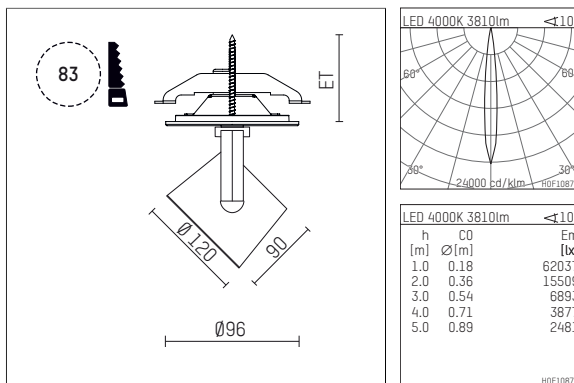

11334714 906-PA | silver

lo.nely 3
spotlight
LED | 41 W 4000 K

- spotlight lo.nely 3
- with recessed mounting plate
- for recessed installation into wall or ceiling
- passive thermo management
- with LED 4300 lm
- colour temperature: 4000 K
- colour rendering index: CRI >80
- L90 / B10 (50.000h)
- SDCM < 2
- net luminous flux: 3810 lm
- total load: 41 W
- luminous efficacy: 92,9 lm/W
- rotationsymmetrical light distribution, spot
- beam angle: 10°
- with external LED power unit, electronic
- temperature-controlled LED circuit board (NTC)
- power supply: supply cord with plug connection 2x5x2,5 mm², length: 360 mm
- suitable for through wiring
- housing of die cast aluminium
- safety glass, clear
- ceiling plate of die cast aluminium
- diameter: 96 mm, recessing diameter: 83 mm
- recessing depth: 103 mm, ceiling thickness: 1-45 mm
- rotatable 360°, 90° tiltable (can be fixed)
- weight: 1,4 kg
- protection rating: IP20
- protection class I
- 5 years Hoffmeister warranty
- Made in Germany
- maximum ambient temperature: 35 °C
- certificates: manufactured according to DIN VDE 0711 / EN 60598, CE
- colour: silver
- 11334714 906-PA

- - -

11334714 906-PA
accessory

Required accessories

description accessory general	dimensions in mm	item number	pic.-No.
antiglare flaps for spotlights gin.o and lo.nely size 3		105757	01