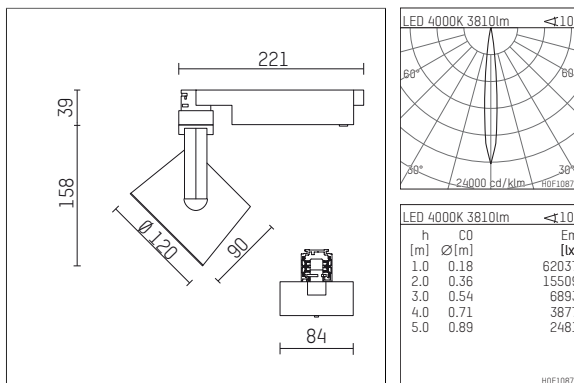

113 347 14 906 | silver

lo.nely 3
spotlight
LED | 41 W 4000 K

- spotlight lo.nely 3
- with 3 circuit universal adapter
- for Hoffmeister control.x tracks
- circuit selection is possible while adapter is inserted into the track
- passive thermo management
- with LED 4300 lm
- colour temperature: 4000 K
- colour rendering index: CRI >80
- L90 / B10 (50.000h)
- SDCM < 2
- net luminous flux: 3810 lm
- total load: 41 W
- luminous efficacy: 92,9 lm/W
- rotationsymmetrical light distribution, spot
- beam angle: 10 °
- LED power unit integrated in adapter, electronic (POTI)
- temperature-controlled LED circuit board (NTC)
- amplitude dimming
- adapter with integrated potentiometer
- dimming range: 100-1 %
- housing of die cast aluminium
- adapter of fibreglass reinforced thermoplastic
- safety glass, clear
- length: 221 mm, width: 84 mm, height: 197 mm
- rotatable 360°, 90° tiltable (can be fixed)
- weight: 1,25 kg
- protection rating: IP20
- protection class I
- 5 years Hoffmeister warranty
- Made in Germany
- maximum ambient temperature: 35 ° C
- certificates: manufactured according to DIN VDE 0711 / EN 60598, CE
- colour: silver
- 113 347 14 906

- - -

113 347 14 906
accessory

Required accessories

description accessory general	dimensions in mm	item number	pic.-No.
antiglare flaps for spotlights gin.o and lo.nely size 3		105757	01