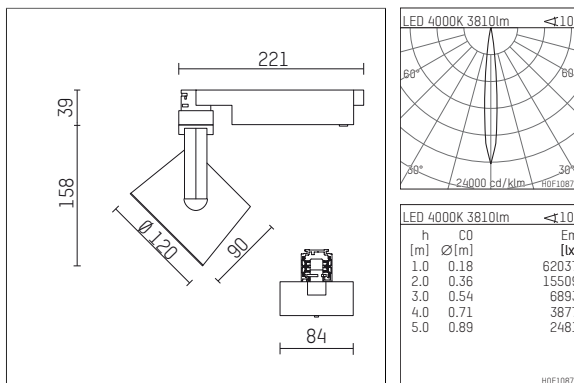

113 347 14 910 | white

lo.nely 3
spotlight
LED | 41 W 4000 K

- spotlight lo.nely 3
- with 3 circuit universal adapter
- for Hoffmeister control.x tracks
- circuit selection is possible while adapter is inserted into the track
- passive thermo management
- with LED 4300 lm
- colour temperature: 4000 K
- colour rendering index: CRI >80
- L90 / B10 (50.000h)
- SDCM < 2
- net luminous flux: 3810 lm
- total load: 41 W
- luminous efficacy: 92,9 lm/W
- rotationsymmetrical light distribution, spot
- beam angle: 10 °
- LED power unit integrated in adapter, electronic (POTI)
- temperature-controlled LED circuit board (NTC)
- amplitude dimming
- adapter with integrated potentiometer
- dimming range: 100-1 %
- housing of die cast aluminium
- adapter of fibreglass reinforced thermoplastic
- safety glass, clear
- length: 221 mm, width: 84 mm, height: 197 mm
- rotatable 360°, 90° tiltable (can be fixed)
- weight: 1,25 kg
- protection rating: IP20
- protection class I
- 5 years Hoffmeister warranty
- Made in Germany
- maximum ambient temperature: 35 ° C
- certificates: manufactured according to DIN VDE 0711 / EN 60598, CE
- colour: white (RAL9016)
- 113 347 14 910

- - -

113 347 14 910
accessory

Required accessories

description accessory general	dimensions in mm	item number	pic.-No.
antiglare flaps for spotlights gin.o and lo.nely size 3		105757	01