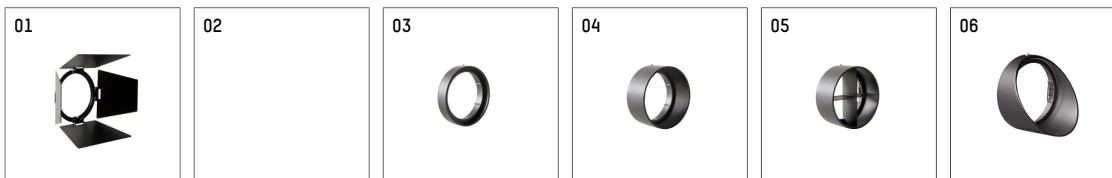

113381TW721C
accessory

Optional accessories

description accessory general	dimensions in mm	item number	pic.-No.
antiglare flaps for spotlights gin.o and lo.nely size 3		105757	01
interchangeables optic 25°, (Set 4 pieces) for spotlights gin.o/lo.nely size 2&3		113 382 00 000	02
interchangeable optic 30°, (Set 4 pieces) for spotlights gin.o/lo.nely size 2&3		113 383 00 000	02
interchangeable optic 50°, (Set 4 pieces) for spotlights gin.o/lo.nely size 2&3		113 385 00 000	02
connection ring suitable for attachment of accessories for spotlights gin.o and lo.nely size 3		105760721	03
tube screen suitable for attachment of accessories for spotlights gin.o and lo.nely size 3		105759721	04
connection tube with cross louver suitable for attachment of accessories for spotlights gin.o and lo.nely size 3		105758721	05
visor suitable for attachment of accessories for spotlights gin.o and lo.nely size 3		105783721	06