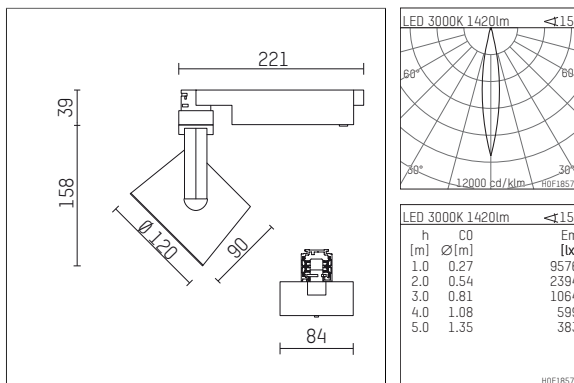

- spotlight lo.nely 3
- tunable white - color temperature adjustable from 2700K to 6500K
- with 3 circuit Casambi adapter
- for Hoffmeister control.x tracks
- circuit selection is possible while adapter is inserted into the track
- passive thermo management
- with LED tunable white COB 2140 lm
- colour temperature: 3000 K
- colour rendering index: CRI >90
- L90 / B10 (50.000h)
- SDCM < 3
- net luminous flux: 1420 lm
- total load: 22 W
- luminous efficacy: 64,5 lm/W
- rotationsymmetrical light distribution, spot
- beam angle: 15 °
- LED power unit integrated in adapter, electronic (Casambi), 230-240 V, 0/50/60 Hz
- Steuerung über Casambi-App oder Casambi kompatible Geräte
- amplitude dimming
- dimming range: 100-1 %
- housing of die cast aluminium
- adapter of fibreglass reinforced thermoplastic
- color-, protection- and conversion-filters are available as accessory
- length: 221 mm, width: 84 mm, height: 197 mm
- rotatable 360°, 90° tilttable (can be fixed)
- weight: 1,35 kg
- protection rating: IP20
- protection class I
- 5 years Hoffmeister warranty
- Made in Germany
- maximum ambient temperature: 35 ° C
- certificates: manufactured according to DIN VDE 0711 / EN 60598, CE
- colour: black
- 113381TW721C

- Overview of accessories on the following page / s