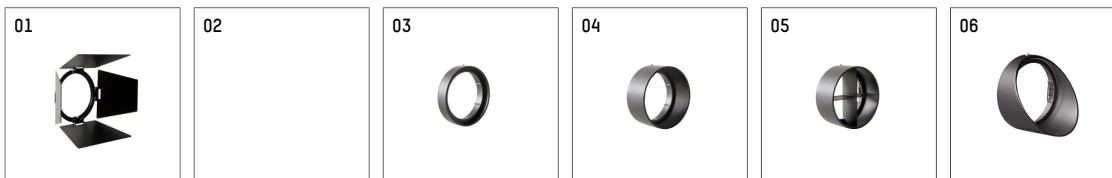

113381TW721D
accessory

Optional accessories

description accessory general	dimensions in mm	item number	pic.-No.
antiglare flaps for spotlights gin.o and lo.nely size 3		105757	01
interchangeables optic 25°, (Set 4 pieces) for spotlights gin.o/lo.nely size 2&3		113 382 00 000	02
interchangeable optic 30°, (Set 4 pieces) for spotlights gin.o/lo.nely size 2&3		113 383 00 000	02
interchangeable optic 50°, (Set 4 pieces) for spotlights gin.o/lo.nely size 2&3		113 385 00 000	02
connection ring suitable for attachment of accessories for spotlights gin.o and lo.nely size 3		105760721	03
tube screen suitable for attachment of accessories for spotlights gin.o and lo.nely size 3		105759721	04
connection tube with cross louver suitable for attachment of accessories for spotlights gin.o and lo.nely size 3		105758721	05
visor suitable for attachment of accessories for spotlights gin.o and lo.nely size 3		105783721	06