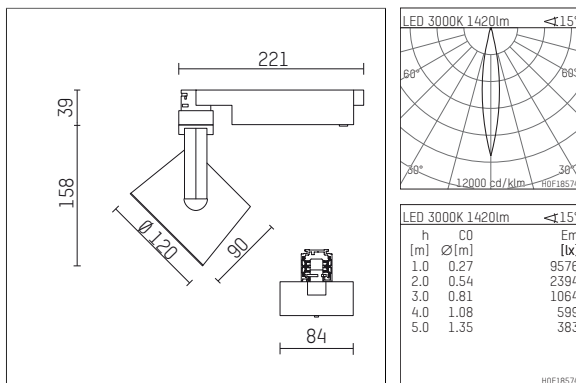

- spotlight lo.nely 3
- tunable white - color temperature adjustable from 2700K to 6500K
- with 3 circuit DALI adapter
- for Hoffmeister control.x tracks
- circuit selection is possible while adapter is inserted into the track
- passive thermo management
- with LED tunable white COB 2140 lm
- colour temperature: 3000 K
- colour rendering index: CRI >90
- L90 / B10 (50.000h)
- SDCM < 3
- net luminous flux: 1420 lm
- total load: 22 W
- luminous efficacy: 64,5 lm/W
- rotationsymmetrical light distribution, spot
- beam angle: 15 °
- LED power unit integrated in adapter, electronic (DALI-2 DT8), 230-240 V, 0/50/60 Hz
- amplitude dimming
- dimming range: 100-1 %
- housing of die cast aluminium
- adapter of fibreglass reinforced thermoplastic
- color-, protection- and conversion-filters are available as accessory
- length: 221 mm, width: 84 mm, height: 197 mm
- rotatable 360°, 90° tiltable (can be fixed)
- weight: 1,35 kg
- protection rating: IP20
- protection class I
- 5 years Hoffmeister warranty
- Made in Germany
- maximum ambient temperature: 35 °C
- certificates: manufactured according to DIN VDE 0711 / EN 60598, CE
- colour: black
- 113381TW721D

- Overview of accessories on the following page / s