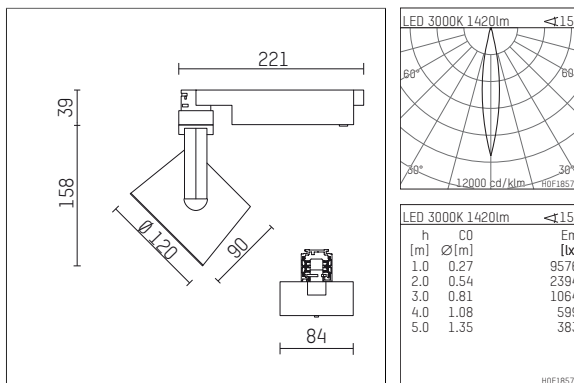

- spotlight lo.nely 3
- tunable white - color temperature adjustable from 2700K to 6500K
- with 3 circuit Casambi adapter
- for Hoffmeister control.x tracks
- circuit selection is possible while adapter is inserted into the track
- passive thermo management
- with LED tunable white COB 2140 lm
- colour temperature: 3000 K
- colour rendering index: CRI >90
- L90 / B10 (50.000h)
- SDCM < 3
- net luminous flux: 1420 lm
- total load: 22 W
- luminous efficacy: 64,5 lm/W
- rotationsymmetrical light distribution, spot
- beam angle: 15 °
- LED power unit integrated in adapter, electronic (Casambi), 230-240 V, 0/50/60 Hz
- Steuerung über Casambi-App oder Casambi kompatible Geräte
- amplitude dimming
- dimming range: 100-1 %
- housing of die cast aluminium
- adapter of fibreglass reinforced thermoplastic
- color-, protection- and conversion-filters are available as accessory
- length: 221 mm, width: 84 mm, height: 197 mm
- rotatable 360°, 90° tilttable (can be fixed)
- weight: 1,35 kg
- protection rating: IP20
- protection class I
- 5 years Hoffmeister warranty
- Made in Germany
- maximum ambient temperature: 35 ° C
- certificates: manufactured according to DIN VDE 0711 / EN 60598, CE
- colour: silver
- 113381TW906C

- Overview of accessories on the following page / s