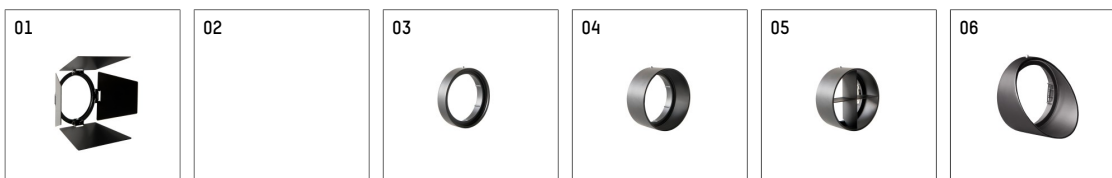

113381TW906C
accessory

Optional accessories

description accessory general	dimensions in mm	item number	pic.-No.
antiglare flaps for spotlights gin.o and lo.nely size 3		105757	01
interchangeables optic 25°, (Set 4 pieces) for spotlights gin.o/lo.nely size 2&3		113 382 00 000	02
interchangeable optic 30°, (Set 4 pieces) for spotlights gin.o/lo.nely size 2&3		113 383 00 000	02
interchangeable optic 50°, (Set 4 pieces) for spotlights gin.o/lo.nely size 2&3		113 385 00 000	02
connection ring suitable for attachment of accessories for spotlights gin.o and lo.nely size 3		105760721	03
tube screen suitable for attachment of accessories for spotlights gin.o and lo.nely size 3		105759721	04
connection tube with cross louver suitable for attachment of accessories for spotlights gin.o and lo.nely size 3		105758721	05
visor suitable for attachment of accessories for spotlights gin.o and lo.nely size 3		105783721	06