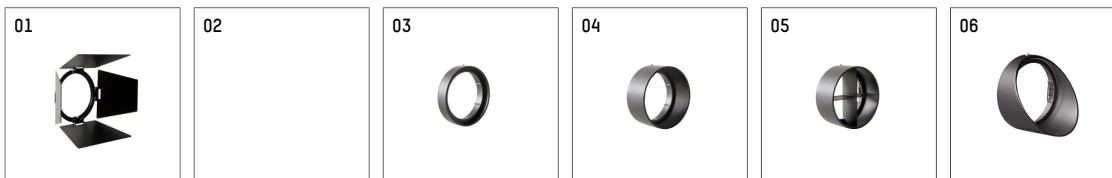

113381TW906D
accessory

Optional accessories

description accessory general	dimensions in mm	item number	pic.-No.
antiglare flaps for spotlights gin.o and lo.nely size 3		105757	01
interchangeables optic 25°, (Set 4 pieces) for spotlights gin.o/lo.nely size 2&3		113 382 00 000	02
interchangeable optic 30°, (Set 4 pieces) for spotlights gin.o/lo.nely size 2&3		113 383 00 000	02
interchangeable optic 50°, (Set 4 pieces) for spotlights gin.o/lo.nely size 2&3		113 385 00 000	02
connection ring suitable for attachment of accessories for spotlights gin.o and lo.nely size 3		105760721	03
tube screen suitable for attachment of accessories for spotlights gin.o and lo.nely size 3		105759721	04
connection tube with cross louver suitable for attachment of accessories for spotlights gin.o and lo.nely size 3		105758721	05
visor suitable for attachment of accessories for spotlights gin.o and lo.nely size 3		105783721	06