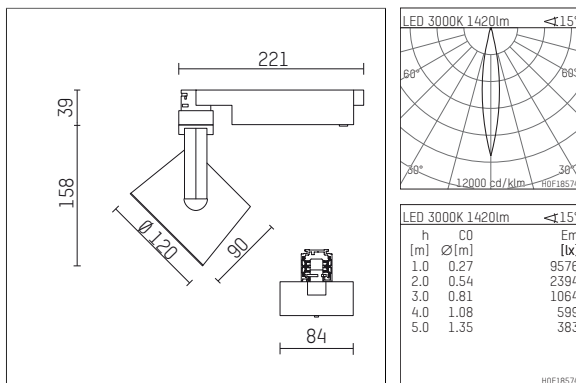

- spotlight lo.nely 3
- tunable white - color temperature adjustable from 2700K to 6500K
- with 3 circuit DALI adapter
- for Hoffmeister control.x tracks
- circuit selection is possible while adapter is inserted into the track
- passive thermo management
- with LED tunable white COB 2140 lm
- colour temperature: 3000 K
- colour rendering index: CRI >90
- L90 / B10 (50.000h)
- SDCM < 3
- net luminous flux: 1420 lm
- total load: 22 W
- luminous efficacy: 64,5 lm/W
- rotationsymmetrical light distribution, spot
- beam angle: 15 °
- LED power unit integrated in adapter, electronic (DALI-2 DT8), 230-240 V, 0/50/60 Hz
- amplitude dimming
- dimming range: 100-1 %
- housing of die cast aluminium
- adapter of fibreglass reinforced thermoplastic
- color-, protection- and conversion-filters are available as accessory
- length: 221 mm, width: 84 mm, height: 197 mm
- rotatable 360°, 90° tilttable (can be fixed)
- weight: 1,35 kg
- protection rating: IP20
- protection class I
- 5 years Hoffmeister warranty
- Made in Germany
- maximum ambient temperature: 35 ° C
- certificates: manufactured according to DIN VDE 0711 / EN 60598, CE
- colour: silver
- 113381TW906D

- Overview of accessories on the following page / s