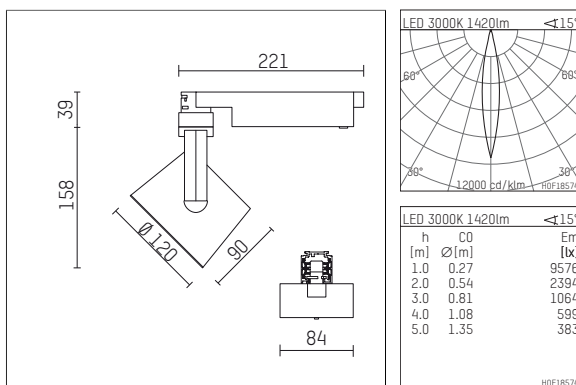

## 113381TW910C | white

lo.nely 3  
spotlight

LED tunable white COB | 22 W 3000 K

- spotlight lo.nely 3
- tunable white - color temperature adjustable from 2700K to 6500K
- with 3 circuit Casambi adapter
- for Hoffmeister control.x tracks
- circuit selection is possible while adapter is inserted into the track
- passive thermo management
- with LED tunable white COB 2140 lm
- colour temperature: 3000 K
- colour rendering index: CRI >90
- L90 / B10 (50.000h)
- SDCM < 3
- net luminous flux: 1420 lm
- total load: 22 W
- luminous efficacy: 64,5 lm/W
- rotationsymmetrical light distribution, spot
- beam angle: 15 °
- LED power unit integrated in adapter, electronic (Casambi), 230-240 V, 0/50/60 Hz
- Steuerung über Casambi-App oder Casambi kompatible Geräte
- amplitude dimming
- dimming range: 100-1 %
- housing of die cast aluminium
- adapter of fibreglass reinforced thermoplastic
- color-, protection- and conversion-filters are available as accessory
- length: 221 mm, width: 84 mm, height: 197 mm
- rotatable 360°, 90° tilttable (can be fixed)
- weight: 1,35 kg
- protection rating: IP20
- protection class I
- 5 years Hoffmeister warranty
- Made in Germany
- maximum ambient temperature: 35 ° C
- certificates: manufactured according to DIN VDE 0711 / EN 60598, CE
- colour: white
- 113381TW910C