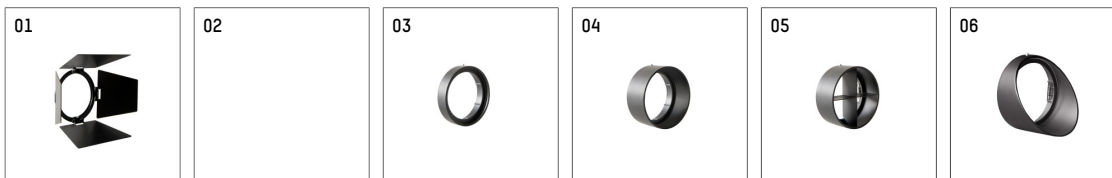

113381TW910C
accessory

Optional accessories

description accessory general	dimensions in mm	item number	pic.-No.
antiglare flaps for spotlights gin.o and lo.nely size 3		105757	01
interchangeables optic 25°, (Set 4 pieces) for spotlights gin.o/lo.nely size 2&3		113 382 00 000	02
interchangeable optic 30°, (Set 4 pieces) for spotlights gin.o/lo.nely size 2&3		113 383 00 000	02
interchangeable optic 50°, (Set 4 pieces) for spotlights gin.o/lo.nely size 2&3		113 385 00 000	02
connection ring suitable for attachment of accessories for spotlights gin.o and lo.nely size 3		105760721	03
tube screen suitable for attachment of accessories for spotlights gin.o and lo.nely size 3		105759721	04
connection tube with cross louver suitable for attachment of accessories for spotlights gin.o and lo.nely size 3		105758721	05
visor suitable for attachment of accessories for spotlights gin.o and lo.nely size 3		105783721	06