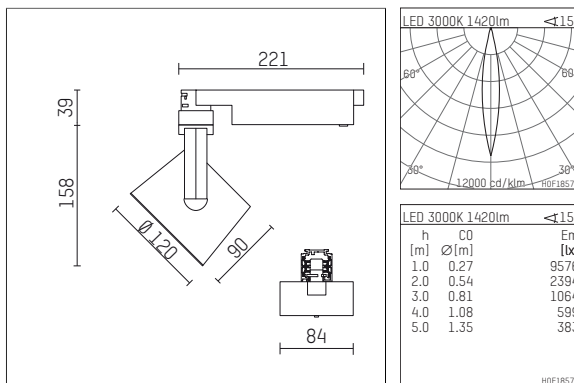

- spotlight lo.nely 3
- tunable white - color temperature adjustable from 2700K to 6500K
- with 3 circuit DALI adapter
- for Hoffmeister control.x tracks
- circuit selection is possible while adapter is inserted into the track
- passive thermo management
- with LED tunable white COB 2140 lm
- colour temperature: 3000 K
- colour rendering index: CRI >90
- L90 / B10 (50.000h)
- SDCM < 3
- net luminous flux: 1420 lm
- total load: 22 W
- luminous efficacy: 64,5 lm/W
- rotationsymmetrical light distribution, spot
- beam angle: 25 °
- LED power unit integrated in adapter, electronic (DALI-2 DT8), 230-240 V, 0/50/60 Hz
- amplitude dimming
- dimming range: 100-1 %
- housing of die cast aluminium
- adapter of fibreglass reinforced thermoplastic
- color-, protection- and conversion-filters are available as accessory
- length: 221 mm, width: 84 mm, height: 197 mm
- rotatable 360°, 90° tilttable (can be fixed)
- weight: 1,35 kg
- protection rating: IP20
- protection class I
- 5 years Hoffmeister warranty
- Made in Germany
- maximum ambient temperature: 35 ° C
- certificates: manufactured according to DIN VDE 0711 / EN 60598, CE
- colour: white
- 113381TW910D

- Overview of accessories on the following page / s