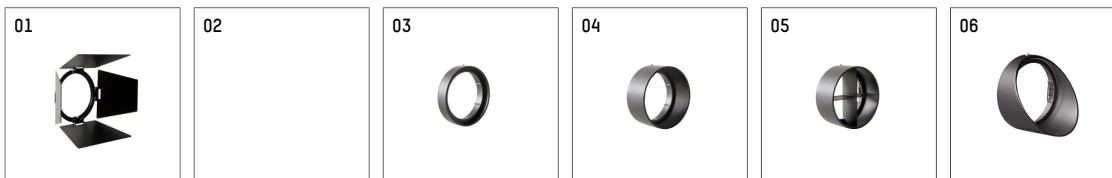

113381TW910D
accessory

Optional accessories

description accessory general	dimensions in mm	item number	pic.-No.
antiglare flaps for spotlights gin.o and lo.nely size 3		105757	01
interchangeables optic 25°, (Set 4 pieces) for spotlights gin.o/lo.nely size 2&3		113 382 00 000	02
interchangeable optic 30°, (Set 4 pieces) for spotlights gin.o/lo.nely size 2&3		113 383 00 000	02
interchangeable optic 50°, (Set 4 pieces) for spotlights gin.o/lo.nely size 2&3		113 385 00 000	02
connection ring suitable for attachment of accessories for spotlights gin.o and lo.nely size 3		105760721	03
tube screen suitable for attachment of accessories for spotlights gin.o and lo.nely size 3		105759721	04
connection tube with cross louver suitable for attachment of accessories for spotlights gin.o and lo.nely size 3		105758721	05
visor suitable for attachment of accessories for spotlights gin.o and lo.nely size 3		105783721	06