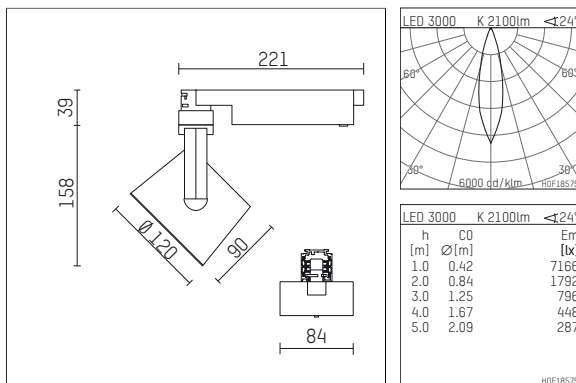

- spotlight lo.nely 3
- tunable white - color temperature adjustable from 2700K to 6500K
- with 3 circuit Casambi adapter
- for Hoffmeister control.x tracks
- circuit selection is possible while adapter is inserted into the track
- passive thermo management
- with LED tunable white COB 3060 lm
- colour temperature: 3000 K
- colour rendering index: CRI >90
- L90 / B10 (50.000h)
- SDCM < 3
- net luminous flux: 2100 lm
- total load: 32 W
- luminous efficacy: 65,6 lm/W
- rotationsymmetrical light distribution, medium
- beam angle: 25 °
- LED power unit integrated in adapter, electronic (Casambi), 230-240 V, 0/50/60 Hz
- Steuerung über Casambi-App oder Casambi kompatible Geräte
- amplitude dimming
- dimming range: 100-1 %
- housing of die cast aluminium
- adapter of fibreglass reinforced thermoplastic
- color-, protection- and conversion-filters are available as accessory
- length: 221 mm, width: 84 mm, height: 197 mm
- rotatable 360°, 90° tilttable (can be fixed)
- weight: 1,35 kg
- protection rating: IP20
- protection class I
- 5 years Hoffmeister warranty
- Made in Germany
- maximum ambient temperature: 35 ° C
- certificates: manufactured according to DIN VDE 0711 / EN 60598, CE
- colour: black
- 113382TW721C

- Overview of accessories on the following page / s