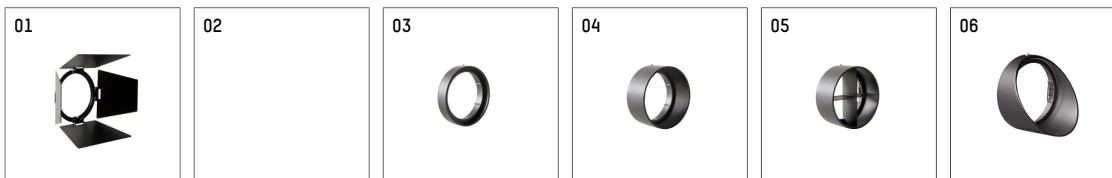

113382TW721C
accessory

Optional accessories

description accessory general	dimensions in mm	item number	pic.-No.
antiglare flaps for spotlights gin.o and lo.nely size 3		105757	01
interchangeable optic 15°, (Set 4 pieces) for spotlights gin.o/lo.nely size 2&3		113 381 00 000	02
interchangeable optic 30°, (Set 4 pieces) for spotlights gin.o/lo.nely size 2&3		113 383 00 000	02
interchangeable optic 50°, (Set 4 pieces) for spotlights gin.o/lo.nely size 2&3		113 385 00 000	02
connection ring suitable for attachment of accessories for spotlights gin.o and lo.nely size 3		105760721	03
tube screen suitable for attachment of accessories for spotlights gin.o and lo.nely size 3		105759721	04
connection tube with cross louver suitable for attachment of accessories for spotlights gin.o and lo.nely size 3		105758721	05
visor suitable for attachment of accessories for spotlights gin.o and lo.nely size 3		105783721	06