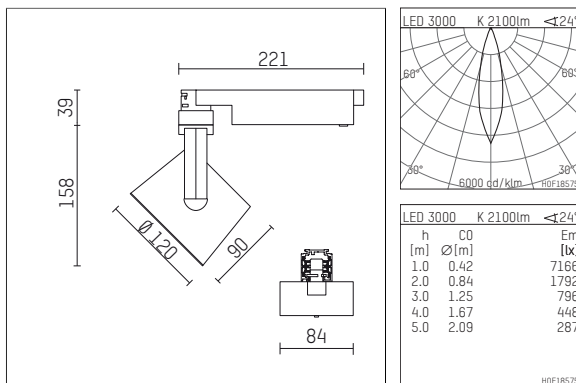

- spotlight lo.nely 3
- tunable white - color temperature adjustable from 2700K to 6500K
- with 3 circuit DALI adapter
- for Hoffmeister control.x tracks
- circuit selection is possible while adapter is inserted into the track
- passive thermo management
- with LED tunable white COB 3060 lm
- colour temperature: 3000 K
- colour rendering index: CRI >90
- L90 / B10 (50.000h)
- SDCM < 3
- net luminous flux: 2100 lm
- total load: 32 W
- luminous efficacy: 65,6 lm/W
- rotationsymmetrical light distribution, medium
- beam angle: 25 °
- LED power unit integrated in adapter, electronic (DALI-2 DT8), 230-240 V, 0/50/60 Hz
- amplitude dimming
- dimming range: 100-1 %
- housing of die cast aluminium
- adapter of fibreglass reinforced thermoplastic
- color-, protection- and conversion-filters are available as accessory
- length: 221 mm, width: 84 mm, height: 197 mm
- rotatable 360°, 90° tilttable (can be fixed)
- weight: 1,35 kg
- protection rating: IP20
- protection class I
- 5 years Hoffmeister warranty
- Made in Germany
- maximum ambient temperature: 35 ° C
- certificates: manufactured according to DIN VDE 0711 / EN 60598, CE
- colour: black
- 113382TW721D

- Overview of accessories on the following page / s