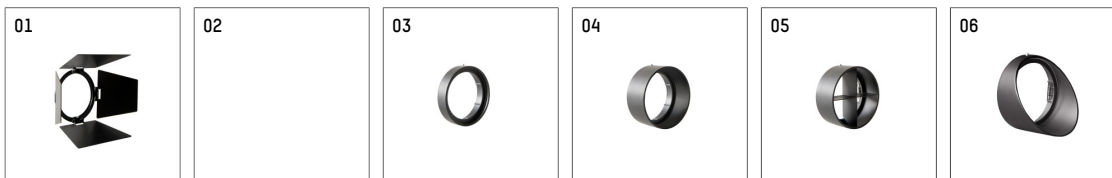

113382TW721D
accessory

Optional accessories

description accessory general	dimensions in mm	item number	pic.-No.
antiglare flaps for spotlights gin.o and lo.nely size 3		105757	01
interchangeable optic 15°, (Set 4 pieces) for spotlights gin.o/lo.nely size 2&3		113 381 00 000	02
interchangeable optic 30°, (Set 4 pieces) for spotlights gin.o/lo.nely size 2&3		113 383 00 000	02
interchangeable optic 50°, (Set 4 pieces) for spotlights gin.o/lo.nely size 2&3		113 385 00 000	02
connection ring suitable for attachment of accessories for spotlights gin.o and lo.nely size 3		105760721	03
tube screen suitable for attachment of accessories for spotlights gin.o and lo.nely size 3		105759721	04
connection tube with cross louver suitable for attachment of accessories for spotlights gin.o and lo.nely size 3		105758721	05
visor suitable for attachment of accessories for spotlights gin.o and lo.nely size 3		105783721	06