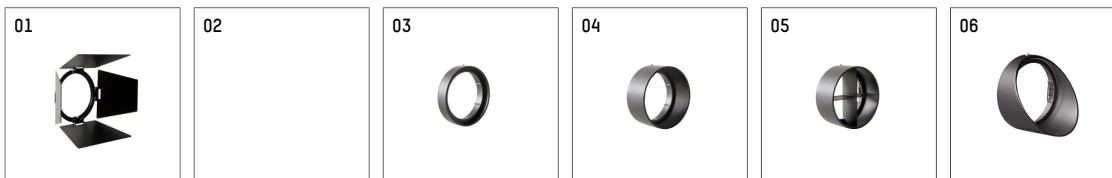

113382TW906C
accessory

Optional accessories

description accessory general	dimensions in mm	item number	pic.-No.
antiglare flaps for spotlights gin.o and lo.nely size 3		105757	01
interchangeable optic 15°, (Set 4 pieces) for spotlights gin.o/lo.nely size 2&3		113 381 00 000	02
interchangeable optic 30°, (Set 4 pieces) for spotlights gin.o/lo.nely size 2&3		113 383 00 000	02
interchangeable optic 50°, (Set 4 pieces) for spotlights gin.o/lo.nely size 2&3		113 385 00 000	02
connection ring suitable for attachment of accessories for spotlights gin.o and lo.nely size 3		105760721	03
tube screen suitable for attachment of accessories for spotlights gin.o and lo.nely size 3		105759721	04
connection tube with cross louver suitable for attachment of accessories for spotlights gin.o and lo.nely size 3		105758721	05
visor suitable for attachment of accessories for spotlights gin.o and lo.nely size 3		105783721	06