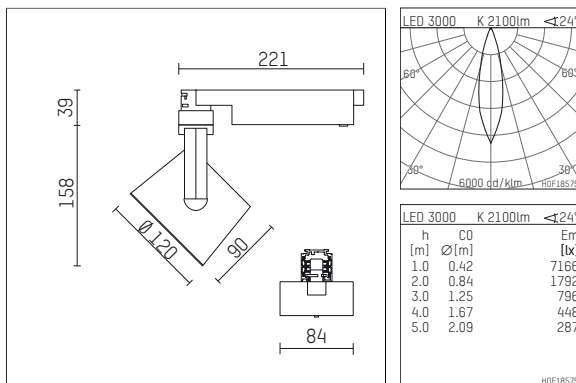

- spotlight lo.nely 3
- tunable white - color temperature adjustable from 2700K to 6500K
- with 3 circuit Casambi adapter
- for Hoffmeister control.x tracks
- circuit selection is possible while adapter is inserted into the track
- passive thermo management
- with LED tunable white COB 3060 lm
- colour temperature: 3000 K
- colour rendering index: CRI >90
- L90 / B10 (50.000h)
- SDCM < 3
- net luminous flux: 2100 lm
- total load: 32 W
- luminous efficacy: 65,6 lm/W
- rotationsymmetrical light distribution, medium
- beam angle: 25 °
- LED power unit integrated in adapter, electronic (Casambi), 230-240 V, 0/50/60 Hz
- Steuerung über Casambi-App oder Casambi kompatible Geräte
- amplitude dimming
- dimming range: 100-1 %
- housing of die cast aluminium
- adapter of fibreglass reinforced thermoplastic
- color-, protection- and conversion-filters are available as accessory
- length: 221 mm, width: 84 mm, height: 197 mm
- rotatable 360°, 90° tilttable (can be fixed)
- weight: 1,35 kg
- protection rating: IP20
- protection class I
- 5 years Hoffmeister warranty
- Made in Germany
- maximum ambient temperature: 35 ° C
- certificates: manufactured according to DIN VDE 0711 / EN 60598, CE
- colour: silver
- 113382TW906C

- Overview of accessories on the following page / s