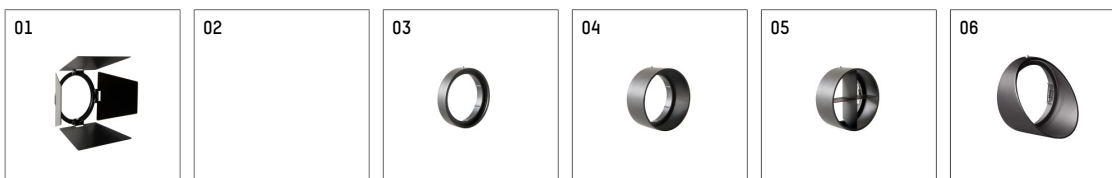

113382TW906D

accessory

Optional accessories

description accessory general	dimensions in mm	item number	pic.-No.
antiglare flaps for spotlights gin.o and lo.nely size 3		105757	01
interchangeable optic 15°, (Set 4 pieces) for spotlights gin.o/lo.nely size 2&3		113 381 00 000	02
interchangeable optic 30°, (Set 4 pieces) for spotlights gin.o/lo.nely size 2&3		113 383 00 000	02
interchangeable optic 50°, (Set 4 pieces) for spotlights gin.o/lo.nely size 2&3		113 385 00 000	02
connection ring suitable for attachment of accessories for spotlights gin.o and lo.nely size 3		105760721	03
tube screen suitable for attachment of accessories for spotlights gin.o and lo.nely size 3		105759721	04
connection tube with cross louver suitable for attachment of accessories for spotlights gin.o and lo.nely size 3		105758721	05
visor suitable for attachment of accessories for spotlights gin.o and lo.nely size 3		105783721	06