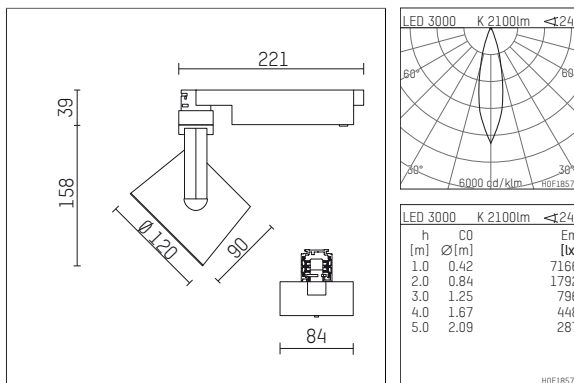

- spotlight lo.nely 3
- tunable white - color temperature adjustable from 2700K to 6500K
- with 3 circuit DALI adapter
- for Hoffmeister control.x tracks
- circuit selection is possible while adapter is inserted into the track
- passive thermo management
- with LED tunable white COB 3060 lm
- colour temperature: 3000 K
- colour rendering index: CRI >90
- L90 / B10 (50.000h)
- SDCM < 3
- net luminous flux: 2100 lm
- total load: 32 W
- luminous efficacy: 65,6 lm/W
- rotationsymmetrical light distribution, medium
- beam angle: 25 °
- LED power unit integrated in adapter, electronic (DALI-2 DT8), 230-240 V, 0/50/60 Hz
- amplitude dimming
- dimming range: 100-1 %
- housing of die cast aluminium
- adapter of fibreglass reinforced thermoplastic
- color-, protection- and conversion-filters are available as accessory
- length: 221 mm, width: 84 mm, height: 197 mm
- rotatable 360°, 90° tilttable (can be fixed)
- weight: 1,35 kg
- protection rating: IP20
- protection class I
- 5 years Hoffmeister warranty
- Made in Germany
- maximum ambient temperature: 35 ° C
- certificates: manufactured according to DIN VDE 0711 / EN 60598, CE
- colour: silver
- 113382TW906D

- Overview of accessories on the following page / s