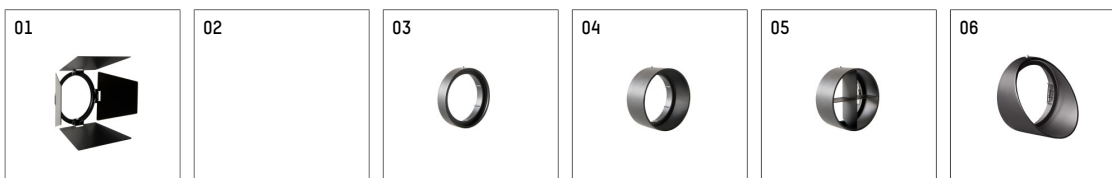

113382TW910C
accessory

Optional accessories

description accessory general	dimensions in mm	item number	pic.-No.
antiglare flaps for spotlights gin.o and lo.nely size 3		105757	01
interchangeable optic 15°, (Set 4 pieces) for spotlights gin.o/lo.nely size 2&3		113 381 00 000	02
interchangeable optic 30°, (Set 4 pieces) for spotlights gin.o/lo.nely size 2&3		113 383 00 000	02
interchangeable optic 50°, (Set 4 pieces) for spotlights gin.o/lo.nely size 2&3		113 385 00 000	02
connection ring suitable for attachment of accessories for spotlights gin.o and lo.nely size 3		105760721	03
tube screen suitable for attachment of accessories for spotlights gin.o and lo.nely size 3		105759721	04
connection tube with cross louver suitable for attachment of accessories for spotlights gin.o and lo.nely size 3		105758721	05
visor suitable for attachment of accessories for spotlights gin.o and lo.nely size 3		105783721	06