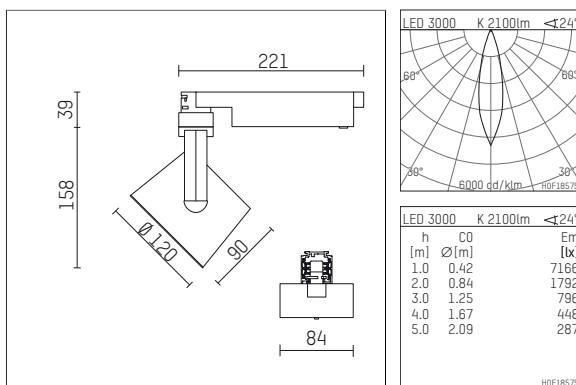

## 113382TW910C | white

lo.nely 3  
spotlight

LED tunable white COB | 32 W 3000 K

- spotlight lo.nely 3
- tunable white - color temperature adjustable from 2700K to 6500K
- with 3 circuit Casambi adapter
- for Hoffmeister control.x tracks
- circuit selection is possible while adapter is inserted into the track
- passive thermo management
- with LED tunable white COB 3060 lm
- colour temperature: 3000 K
- colour rendering index: CRI >90
- L90 / B10 (50.000h)
- SDCM < 3
- net luminous flux: 2100 lm
- total load: 32 W
- luminous efficacy: 65,6 lm/W
- rotationsymmetrical light distribution, medium
- beam angle: 25 °
- LED power unit integrated in adapter, electronic (Casambi), 230-240 V, 0/50/60 Hz
- Steuerung über Casambi-App oder Casambi kompatible Geräte
- amplitude dimming
- dimming range: 100-1 %
- housing of die cast aluminium
- adapter of fibreglass reinforced thermoplastic
- color-, protection- and conversion-filters are available as accessory
- length: 221 mm, width: 84 mm, height: 197 mm
- rotatable 360°, 90° tilttable (can be fixed)
- weight: 1,35 kg
- protection rating: IP20
- protection class I
- 5 years Hoffmeister warranty
- Made in Germany
- maximum ambient temperature: 35 ° C
- certificates: manufactured according to DIN VDE 0711 / EN 60598, CE
- colour: white
- 113382TW910C