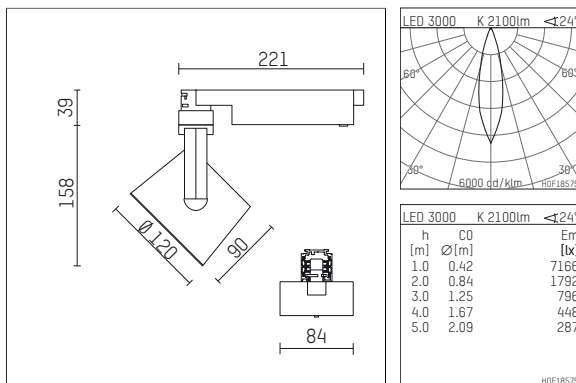

## 113382TW910D | white

lo.nely 3  
spotlight

LED tunable white COB | 32 W 3000 K

- spotlight lo.nely 3
- tunable white - color temperature adjustable from 2700K to 6500K
- with 3 circuit DALI adapter
- for Hoffmeister control.x tracks
- circuit selection is possible while adapter is inserted into the track
- passive thermo management
- with LED tunable white COB 3060 lm
- colour temperature: 3000 K
- colour rendering index: CRI >90
- L90 / B10 (50.000h)
- SDCM < 3
- net luminous flux: 2100 lm
- total load: 32 W
- luminous efficacy: 65,6 lm/W
- rotationsymmetrical light distribution, medium
- beam angle: 25 °
- LED power unit integrated in adapter, electronic (DALI-2 DT8), 230-240 V, 0/50/60 Hz
- amplitude dimming
- dimming range: 100-1 %
- housing of die cast aluminium
- adapter of fibreglass reinforced thermoplastic
- color-, protection- and conversion-filters are available as accessory
- length: 221 mm, width: 84 mm, height: 197 mm
- rotatable 360°, 90° tilttable (can be fixed)
- weight: 1,35 kg
- protection rating: IP20
- protection class I
- 5 years Hoffmeister warranty
- Made in Germany
- maximum ambient temperature: 35 ° C
- certificates: manufactured according to DIN VDE 0711 / EN 60598, CE
- colour: white
- 113382TW910D