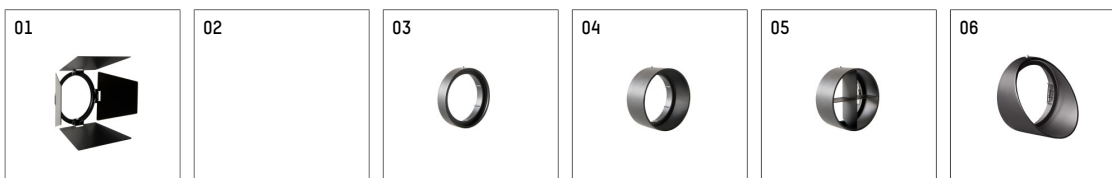

113382TW910D
accessory

Optional accessories

description accessory general	dimensions in mm	item number	pic.-No.
antiglare flaps for spotlights gin.o and lo.nely size 3		105757	01
interchangeable optic 15°, (Set 4 pieces) for spotlights gin.o/lo.nely size 2&3		113 381 00 000	02
interchangeable optic 30°, (Set 4 pieces) for spotlights gin.o/lo.nely size 2&3		113 383 00 000	02
interchangeable optic 50°, (Set 4 pieces) for spotlights gin.o/lo.nely size 2&3		113 385 00 000	02
connection ring suitable for attachment of accessories for spotlights gin.o and lo.nely size 3		105760721	03
tube screen suitable for attachment of accessories for spotlights gin.o and lo.nely size 3		105759721	04
connection tube with cross louver suitable for attachment of accessories for spotlights gin.o and lo.nely size 3		105758721	05
visor suitable for attachment of accessories for spotlights gin.o and lo.nely size 3		105783721	06