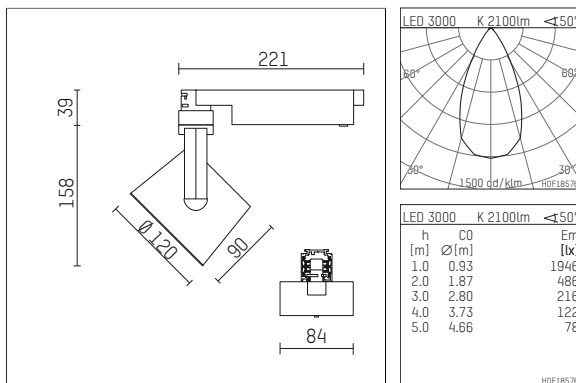

- spotlight lo.nely 3
- tunable white - color temperature adjustable from 2700K to 6500K
- with 3 circuit Casambi adapter
- for Hoffmeister control.x tracks
- circuit selection is possible while adapter is inserted into the track
- passive thermo management
- with LED tunable white COB 3060 lm
- colour temperature: 3000 K
- colour rendering index: CRI >90
- L90 / B10 (50.000h)
- SDCM < 3
- net luminous flux: 2100 lm
- total load: 32 W
- luminous efficacy: 65,6 lm/W
- rotationsymmetrical light distribution, flood
- beam angle: 50 °
- LED power unit integrated in adapter, electronic (Casambi), 230-240 V, 0/50/60 Hz
- Steuerung über Casambi-App oder Casambi kompatible Geräte
- amplitude dimming
- dimming range: 100-1 %
- housing of die cast aluminium
- adapter of fibreglass reinforced thermoplastic
- color-, protection- and conversion-filters are available as accessory
- length: 221 mm, width: 84 mm, height: 197 mm
- rotatable 360°, 90° tilttable (can be fixed)
- weight: 1,35 kg
- protection rating: IP20
- protection class I
- 5 years Hoffmeister warranty
- Made in Germany
- maximum ambient temperature: 35 ° C
- certificates: manufactured according to DIN VDE 0711 / EN 60598, CE
- colour: black
- 113385TW721C

- Overview of accessories on the following page / s