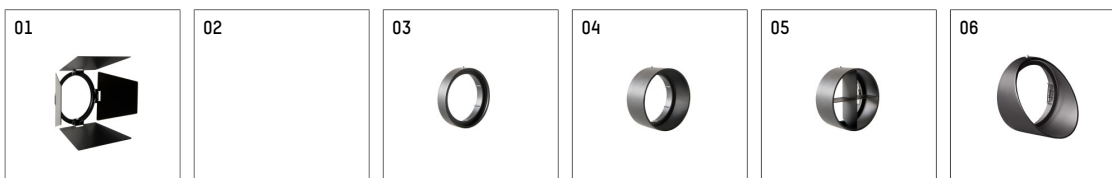

113385TW721C
accessory

Optional accessories

description accessory general	dimensions in mm	item number	pic.-No.
antiglare flaps for spotlights gin.o and lo.nely size 3		105757	01
interchangeable optic 15°, (Set 4 pieces) for spotlights gin.o/lo.nely size 2&3		113 381 00 000	02
interchangeables optic 25°, (Set 4 pieces) for spotlights gin.o/lo.nely size 2&3		113 382 00 000	02
interchangeable optic 30°, (Set 4 pieces) for spotlights gin.o/lo.nely size 2&3		113 383 00 000	02
connection ring suitable for attachment of accessories for spotlights gin.o and lo.nely size 3		105760721	03
tube screen suitable for attachment of accessories for spotlights gin.o and lo.nely size 3		105759721	04
connection tube with cross louver suitable for attachment of accessories for spotlights gin.o and lo.nely size 3		105758721	05
visor suitable for attachment of accessories for spotlights gin.o and lo.nely size 3		105783721	06