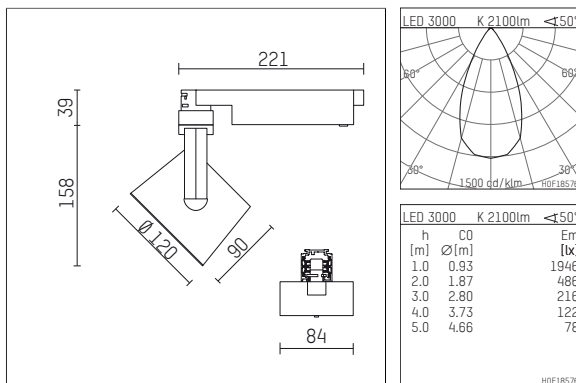

- spotlight lo.nely 3
- tunable white - color temperature adjustable from 2700K to 6500K
- with 3 circuit DALI adapter
- for Hoffmeister control.x tracks
- circuit selection is possible while adapter is inserted into the track
- passive thermo management
- with LED tunable white COB 3060 lm
- colour temperature: 3000 K
- colour rendering index: CRI >90
- L90 / B10 (50.000h)
- SDCM < 3
- net luminous flux: 2100 lm
- total load: 32 W
- luminous efficacy: 65,6 lm/W
- rotationsymmetrical light distribution, flood
- beam angle: 50 °
- LED power unit integrated in adapter, electronic (DALI-2 DT8), 230-240 V, 0/50/60 Hz
- amplitude dimming
- dimming range: 100-1 %
- housing of die cast aluminium
- adapter of fibreglass reinforced thermoplastic
- color-, protection- and conversion-filters are available as accessory
- length: 221 mm, width: 84 mm, height: 197 mm
- rotatable 360°, 90° tilttable (can be fixed)
- weight: 1,35 kg
- protection rating: IP20
- protection class I
- 5 years Hoffmeister warranty
- Made in Germany
- maximum ambient temperature: 35 ° C
- certificates: manufactured according to DIN VDE 0711 / EN 60598, CE
- colour: black
- 113385TW721D

- Overview of accessories on the following page / s