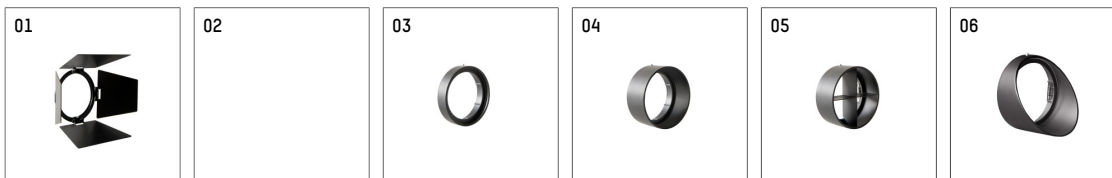

113385TW721D
accessory

Optional accessories

description accessory general	dimensions in mm	item number	pic.-No.
antiglare flaps for spotlights gin.o and lo.nely size 3		105757	01
interchangeable optic 15°, (Set 4 pieces) for spotlights gin.o/lo.nely size 2&3		113 381 00 000	02
interchangeables optic 25°, (Set 4 pieces) for spotlights gin.o/lo.nely size 2&3		113 382 00 000	02
interchangeable optic 30°, (Set 4 pieces) for spotlights gin.o/lo.nely size 2&3		113 383 00 000	02
connection ring suitable for attachment of accessories for spotlights gin.o and lo.nely size 3		105760721	03
tube screen suitable for attachment of accessories for spotlights gin.o and lo.nely size 3		105759721	04
connection tube with cross louver suitable for attachment of accessories for spotlights gin.o and lo.nely size 3		105758721	05
visor suitable for attachment of accessories for spotlights gin.o and lo.nely size 3		105783721	06