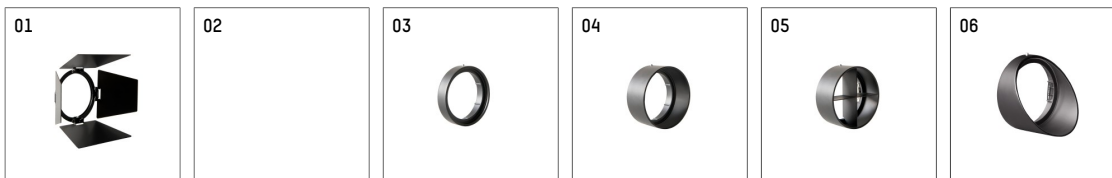

113385TW906C
accessory

Optional accessories

description accessory general	dimensions in mm	item number	pic.-No.
antiglare flaps for spotlights gin.o and lo.nely size 3		105757	01
interchangeable optic 15°, (Set 4 pieces) for spotlights gin.o/lo.nely size 2&3		113 381 00 000	02
interchangeables optic 25°, (Set 4 pieces) for spotlights gin.o/lo.nely size 2&3		113 382 00 000	02
interchangeable optic 30°, (Set 4 pieces) for spotlights gin.o/lo.nely size 2&3		113 383 00 000	02
connection ring suitable for attachment of accessories for spotlights gin.o and lo.nely size 3		105760721	03
tube screen suitable for attachment of accessories for spotlights gin.o and lo.nely size 3		105759721	04
connection tube with cross louver suitable for attachment of accessories for spotlights gin.o and lo.nely size 3		105758721	05
visor suitable for attachment of accessories for spotlights gin.o and lo.nely size 3		105783721	06