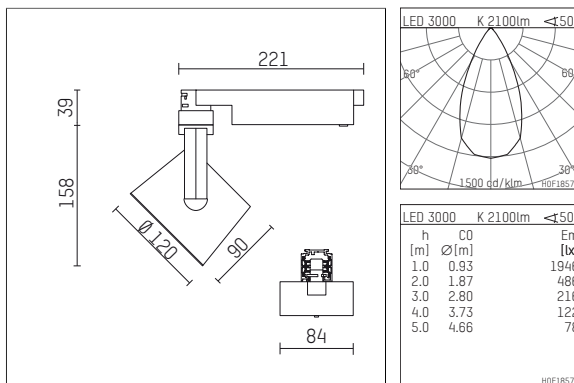

- spotlight lo.nely 3
- tunable white - color temperature adjustable from 2700K to 6500K
- with 3 circuit Casambi adapter
- for Hoffmeister control.x tracks
- circuit selection is possible while adapter is inserted into the track
- passive thermo management
- with LED tunable white COB 3060 lm
- colour temperature: 3000 K
- colour rendering index: CRI >90
- L90 / B10 (50.000h)
- SDCM < 3
- net luminous flux: 2100 lm
- total load: 32 W
- luminous efficacy: 65,6 lm/W
- rotationsymmetrical light distribution, flood
- beam angle: 50 °
- LED power unit integrated in adapter, electronic (Casambi), 230-240 V, 0/50/60 Hz
- Steuerung über Casambi-App oder Casambi kompatible Geräte
- amplitude dimming
- dimming range: 100-1 %
- housing of die cast aluminium
- adapter of fibreglass reinforced thermoplastic
- color-, protection- and conversion-filters are available as accessory
- length: 221 mm, width: 84 mm, height: 197 mm
- rotatable 360°, 90° tilttable (can be fixed)
- weight: 1,35 kg
- protection rating: IP20
- protection class I
- 5 years Hoffmeister warranty
- Made in Germany
- maximum ambient temperature: 35 ° C
- certificates: manufactured according to DIN VDE 0711 / EN 60598, CE
- colour: silver
- 113385TW906C

- Overview of accessories on the following page / s