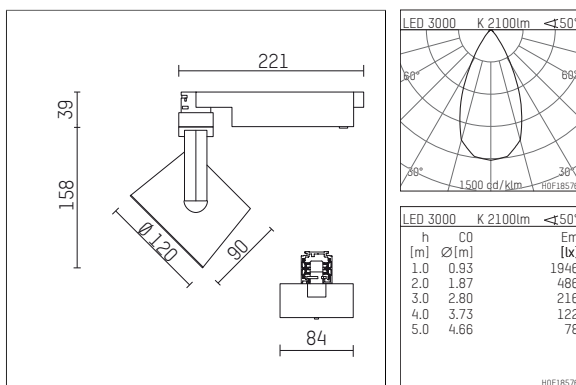

- spotlight lo.nely 3
- tunable white - color temperature adjustable from 2700K to 6500K
- with 3 circuit DALI adapter
- for Hoffmeister control.x tracks
- circuit selection is possible while adapter is inserted into the track
- passive thermo management
- with LED tunable white COB 3060 lm
- colour temperature: 3000 K
- colour rendering index: CRI >90
- L90 / B10 (50.000h)
- SDCM < 3
- net luminous flux: 2100 lm
- total load: 32 W
- luminous efficacy: 65,6 lm/W
- rotationsymmetrical light distribution, flood
- beam angle: 50 °
- LED power unit integrated in adapter, electronic (DALI-2 DT8), 230-240 V, 0/50/60 Hz
- amplitude dimming
- dimming range: 100-1 %
- housing of die cast aluminium
- adapter of fibreglass reinforced thermoplastic
- color-, protection- and conversion-filters are available as accessory
- length: 221 mm, width: 84 mm, height: 197 mm
- rotatable 360°, 90° tilttable (can be fixed)
- weight: 1,35 kg
- protection rating: IP20
- protection class I
- 5 years Hoffmeister warranty
- Made in Germany
- maximum ambient temperature: 35 ° C
- certificates: manufactured according to DIN VDE 0711 / EN 60598, CE
- colour: silver
- 113385TW906D

- Overview of accessories on the following page / s