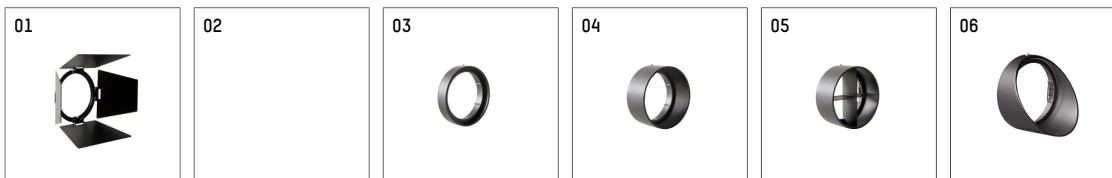

113385TW906D
accessory

Optional accessories

description accessory general	dimensions in mm	item number	pic.-No.
antiglare flaps for spotlights gin.o and lo.nely size 3		105757	01
interchangeable optic 15°, (Set 4 pieces) for spotlights gin.o/lo.nely size 2&3		113 381 00 000	02
interchangeables optic 25°, (Set 4 pieces) for spotlights gin.o/lo.nely size 2&3		113 382 00 000	02
interchangeable optic 30°, (Set 4 pieces) for spotlights gin.o/lo.nely size 2&3		113 383 00 000	02
connection ring suitable for attachment of accessories for spotlights gin.o and lo.nely size 3		105760721	03
tube screen suitable for attachment of accessories for spotlights gin.o and lo.nely size 3		105759721	04
connection tube with cross louver suitable for attachment of accessories for spotlights gin.o and lo.nely size 3		105758721	05
visor suitable for attachment of accessories for spotlights gin.o and lo.nely size 3		105783721	06