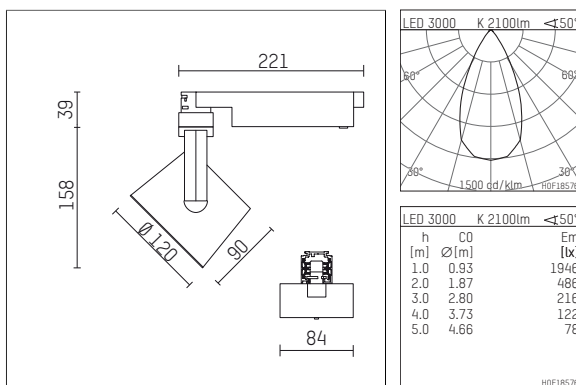

- spotlight lo.nely 3
- tunable white - color temperature adjustable from 2700K to 6500K
- with 3 circuit Casambi adapter
- for Hoffmeister control.x tracks
- circuit selection is possible while adapter is inserted into the track
- passive thermo management
- with LED tunable white COB 3060 lm
- colour temperature: 3000 K
- colour rendering index: CRI >90
- L90 / B10 (50.000h)
- SDCM < 3
- net luminous flux: 2100 lm
- total load: 32 W
- luminous efficacy: 65,6 lm/W
- rotationsymmetrical light distribution, flood
- beam angle: 50 °
- LED power unit integrated in adapter, electronic (Casambi), 230-240 V, 0/50/60 Hz
- Steuerung über Casambi-App oder Casambi kompatible Geräte
- amplitude dimming
- dimming range: 100-1 %
- housing of die cast aluminium
- adapter of fibreglass reinforced thermoplastic
- color-, protection- and conversion-filters are available as accessory
- length: 221 mm, width: 84 mm, height: 197 mm
- rotatable 360°, 90° tilttable (can be fixed)
- weight: 1,35 kg
- protection rating: IP20
- protection class I
- 5 years Hoffmeister warranty
- Made in Germany
- maximum ambient temperature: 35 ° C
- certificates: manufactured according to DIN VDE 0711 / EN 60598, CE
- colour: white
- 113385TW910C

- Overview of accessories on the following page / s