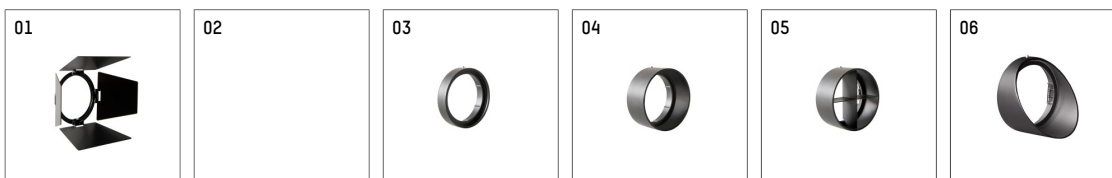

113385TW910C
accessory

Optional accessories

description accessory general	dimensions in mm	item number	pic.-No.
antiglare flaps for spotlights gin.o and lo.nely size 3		105757	01
interchangeable optic 15°, (Set 4 pieces) for spotlights gin.o/lo.nely size 2&3		113 381 00 000	02
interchangeables optic 25°, (Set 4 pieces) for spotlights gin.o/lo.nely size 2&3		113 382 00 000	02
interchangeable optic 30°, (Set 4 pieces) for spotlights gin.o/lo.nely size 2&3		113 383 00 000	02
connection ring suitable for attachment of accessories for spotlights gin.o and lo.nely size 3		105760721	03
tube screen suitable for attachment of accessories for spotlights gin.o and lo.nely size 3		105759721	04
connection tube with cross louver suitable for attachment of accessories for spotlights gin.o and lo.nely size 3		105758721	05
visor suitable for attachment of accessories for spotlights gin.o and lo.nely size 3		105783721	06