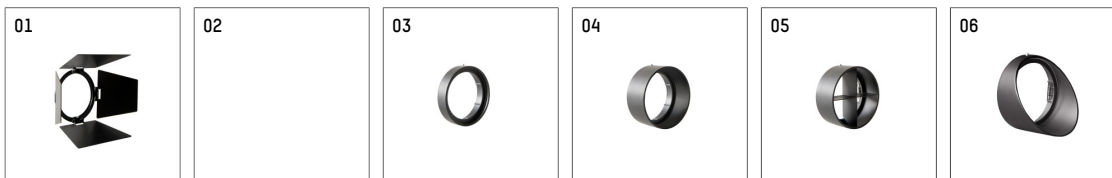

113385TW910D
accessory

Optional accessories

description accessory general	dimensions in mm	item number	pic.-No.
antiglare flaps for spotlights gin.o and lo.nely size 3		105757	01
interchangeable optic 15°, (Set 4 pieces) for spotlights gin.o/lo.nely size 2&3		113 381 00 000	02
interchangeables optic 25°, (Set 4 pieces) for spotlights gin.o/lo.nely size 2&3		113 382 00 000	02
interchangeable optic 30°, (Set 4 pieces) for spotlights gin.o/lo.nely size 2&3		113 383 00 000	02
connection ring suitable for attachment of accessories for spotlights gin.o and lo.nely size 3		105760721	03
tube screen suitable for attachment of accessories for spotlights gin.o and lo.nely size 3		105759721	04
connection tube with cross louver suitable for attachment of accessories for spotlights gin.o and lo.nely size 3		105758721	05
visor suitable for attachment of accessories for spotlights gin.o and lo.nely size 3		105783721	06