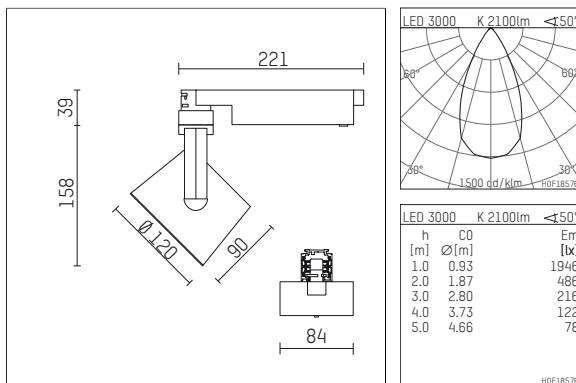

113385TW910D | white

lo.nely 3
spotlight

LED tunable white COB | 32 W 3000 K

- spotlight lo.nely 3
- tunable white - color temperature adjustable from 2700K to 6500K
- with 3 circuit DALI adapter
- for Hoffmeister control.x tracks
- circuit selection is possible while adapter is inserted into the track
- passive thermo management
- with LED tunable white COB 3060 lm
- colour temperature: 3000 K
- colour rendering index: CRI >90
- L90 / B10 (50.000h)
- SDCM < 3
- net luminous flux: 2100 lm
- total load: 32 W
- luminous efficacy: 65,6 lm/W
- rotationsymmetrical light distribution, flood
- beam angle: 50 °
- LED power unit integrated in adapter, electronic (DALI-2 DT8), 230-240 V, 0/50/60 Hz
- amplitude dimming
- dimming range: 100-1 %
- housing of die cast aluminium
- adapter of fibreglass reinforced thermoplastic
- color-, protection- and conversion-filters are available as accessory
- length: 221 mm, width: 84 mm, height: 197 mm
- rotatable 360°, 90° tilttable (can be fixed)
- weight: 1,35 kg
- protection rating: IP20
- protection class I
- 5 years Hoffmeister warranty
- Made in Germany
- maximum ambient temperature: 35 ° C
- certificates: manufactured according to DIN VDE 0711 / EN 60598, CE
- colour: white
- 113385TW910D