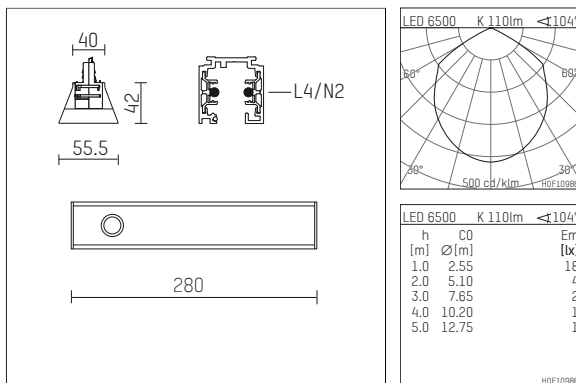

## 114 500 00 910 | white

in.line 2.0  
emergency luminaire  
LED | 3 W 6500 K

- emergency luminaire in.line 2.0
- with Hoffmeister adapter
- for Hoffmeister control.x tracks
- adapter integrated into luminaire profile, operational on the face
- mounting on the track without tools
- supply through additional 4th phase and separate neutral lead of the control.x track
- protected locking mechanism
- with LED 109 lm
- colour temperature: 6500 K
- net luminous flux: 110 lm
- total load: 3 W
- luminous efficacy: 36,7 lm/W
- symmetrical light distribution
- UGR: 25
- with built in LED power unit, 220-240 V, 50/60 Hz
- electronic control gear NIMH battery
- housing of aluminium
- adapter of fibreglass reinforced thermoplastic
- integrated monitoring LED with auto testing function
- length: 280 mm, width: 55,3 mm, height: 42 mm
- weight: 0,65 kg
- protection rating: IP20
- protection class I
- 5 years Hoffmeister warranty
- Made in Germany
- certificates: manufactured according to DIN VDE 0711 / EN 60598, CE
- colour: white (RAL9016)
- 114 500 00 910