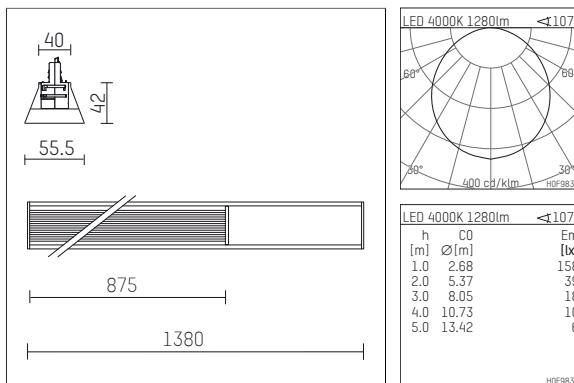

114 503 04 906 | silver

in.line 2.0
floodlight
LED | 14 W 4000 K

- floodlight in.line 2.0
- with 3 circuit universal adapter
- adapter integrated into luminaire profile, operational on the face
- mounting on the track without tools
- with LED 1950 lm
- colour temperature: 4000 K
- colour rendering index: CRI >90
- L70 / B50 (50.000h)
- SDCM < 3
- net luminous flux: 1280 lm
- total load: 14 W
- luminous efficacy: 91,4 lm/W
- symmetrical light distribution, wide flood
- reflector of aluminium, white
- beam angle: 107 °
- UGR: 24
- with built in LED power unit, electronic
- housing of aluminium
- adapter of fibreglass reinforced thermoplastic
- prismatic cover of extrudes polycarbonate, translucent
- length: 1380 mm, width: 55,3 mm, height: 42 mm
- weight: 2,2 kg
- protection rating: IP20
- protection class I
- 5 years Hoffmeister warranty
- Made in Germany
- certificates: manufactured according to DIN VDE 0711 / EN 60598, CE
- colour: silver
- 114 503 04 906