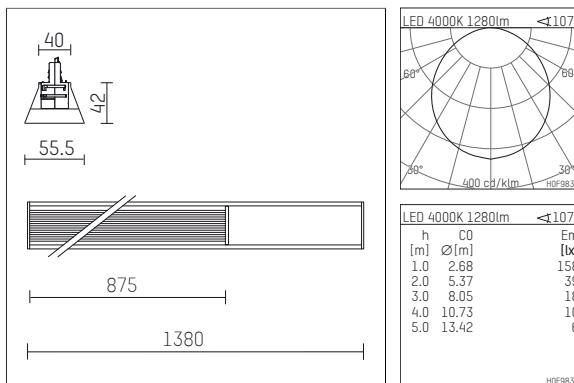

114 503 04 910 | white

in.line 2.0
floodlight
LED | 14 W 4000 K

- floodlight in.line 2.0
- with 3 circuit universal adapter
- adapter integrated into luminaire profile, operational on the face
- mounting on the track without tools
- with LED 1950 lm
- colour temperature: 4000 K
- colour rendering index: CRI >90
- L70 / B50 (50.000h)
- SDCM < 3
- net luminous flux: 1280 lm
- total load: 14 W
- luminous efficacy: 91,4 lm/W
- symmetrical light distribution, wide flood
- reflector of aluminium, white
- beam angle: 107 °
- UGR: 24
- with built in LED power unit, electronic
- housing of aluminium
- adapter of fibreglass reinforced thermoplastic
- prismatic cover of extrudes polycarbonate, translucent
- length: 1380 mm, width: 55,3 mm, height: 42 mm
- weight: 2,5 kg
- protection rating: IP20
- protection class I
- 5 years Hoffmeister warranty
- Made in Germany
- certificates: manufactured according to DIN VDE 0711 / EN 60598, CE
- colour: white (RAL9016)
- 114 503 04 910