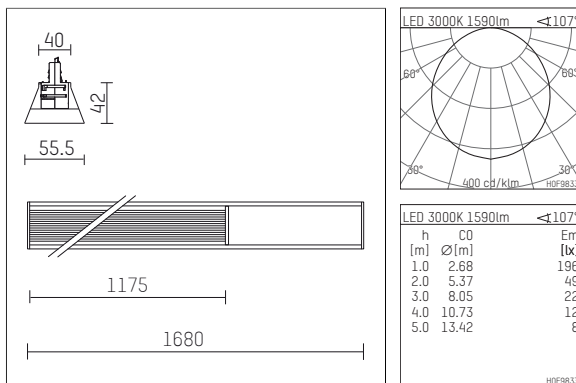

114 504 03 721 | black

in.line 2.0
floodlight
LED | 18 W 3000 K

- floodlight in.line 2.0
- with 3 circuit universal adapter
- adapter integrated into luminaire profile, operational on the face
- mounting on the track without tools
- with LED 2600 lm
- colour temperature: 3000 K
- colour rendering index: CRI >90
- L70 / B50 (50.000h)
- SDCM < 3
- net luminous flux: 1590 lm
- total load: 18 W
- luminous efficacy: 88,3 lm/W
- symmetrical light distribution, wide flood
- reflector of aluminium, white
- beam angle: 107 °
- UGR: 24
- with built in LED power unit, electronic
- housing of aluminium
- adapter of fibreglass reinforced thermoplastic
- prismatic cover of extrudes polycarbonate, translucent
- length: 1680 mm, width: 55,3 mm, height: 42 mm
- weight: 2,8 kg
- protection rating: IP20
- protection class I
- 5 years Hoffmeister warranty
- Made in Germany
- certificates: manufactured according to DIN VDE 0711 / EN 60598, CE
- colour: black
- 114 504 03 721