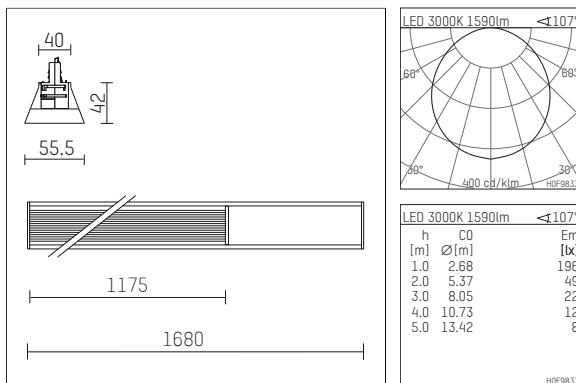

114 504 03 906 | silver

in.line 2.0
floodlight
LED | 18 W 3000 K

- floodlight in.line 2.0
- with 3 circuit universal adapter
- adapter integrated into luminaire profile, operational on the face
- mounting on the track without tools
- with LED 2600 lm
- colour temperature: 3000 K
- colour rendering index: CRI >90
- L70 / B50 (50.000h)
- SDCM < 3
- net luminous flux: 1590 lm
- total load: 18 W
- luminous efficacy: 88,3 lm/W
- symmetrical light distribution, wide flood
- reflector of aluminium, white
- beam angle: 107 °
- UGR: 24
- with built in LED power unit, electronic
- housing of aluminium
- adapter of fibreglass reinforced thermoplastic
- prismatic cover of extrudes polycarbonate, translucent
- length: 1680 mm, width: 55,3 mm, height: 42 mm
- weight: 2,8 kg
- protection rating: IP20
- protection class I
- 5 years Hoffmeister warranty
- Made in Germany
- certificates: manufactured according to DIN VDE 0711 / EN 60598, CE
- colour: silver
- 114 504 03 906