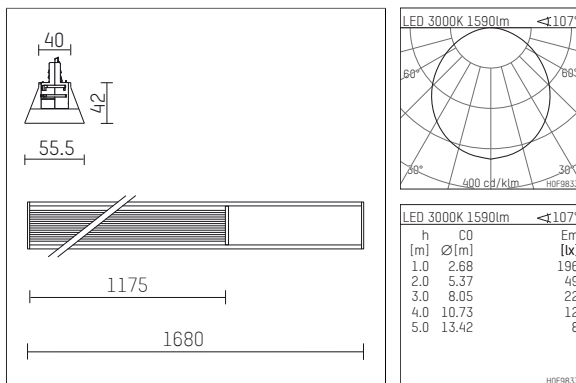

114 504 03 910 | white

in.line 2.0
floodlight
LED | 18 W 3000 K

- floodlight in.line 2.0
- with 3 circuit universal adapter
- adapter integrated into luminaire profile, operational on the face
- mounting on the track without tools
- with LED 2600 lm
- colour temperature: 3000 K
- colour rendering index: CRI >90
- L70 / B50 (50.000h)
- SDCM < 3
- net luminous flux: 1590 lm
- total load: 18 W
- luminous efficacy: 88,3 lm/W
- symmetrical light distribution, wide flood
- reflector of aluminium, white
- beam angle: 107 °
- UGR: 24
- with built in LED power unit, electronic
- housing of aluminium
- adapter of fibreglass reinforced thermoplastic
- prismatic cover of extrudes polycarbonate, translucent
- length: 1680 mm, width: 55,3 mm, height: 42 mm
- weight: 2,7 kg
- protection rating: IP20
- protection class I
- 5 years Hoffmeister warranty
- Made in Germany
- certificates: manufactured according to DIN VDE 0711 / EN 60598, CE
- colour: white (RAL9016)
- 114 504 03 910