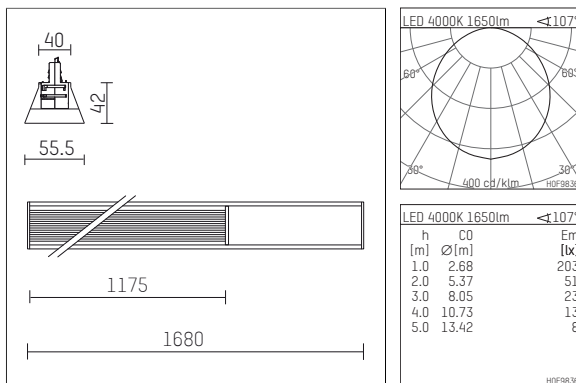

114 504 04 721 D | black

in.line 2.0 | DALI
floodlight
LED | 20 W 4000 K

- floodlight in.line 2.0 DALI
- with 3 circuit DALI adapter
- adapter integrated into luminaire profile, operational on the face
- mounting on the track without tools
- with LED 2600 lm
- colour temperature: 4000 K
- colour rendering index: CRI >90
- L70 / B50 (50.000h)
- SDCM < 3
- net luminous flux: 1650 lm
- total load: 20 W
- luminous efficacy: 82,5 lm/W
- symmetrical light distribution, wide flood
- reflector of aluminium, white
- beam angle: 107 °
- UGR: 24
- with built in LED power unit, electronic (DALI)
- amplitude dimming
- dimming range: 100-1 %
- housing of aluminium
- adapter of fibreglass reinforced thermoplastic
- prismatic cover of extrudes polycarbonate, translucent
- length: 1680 mm, width: 55,3 mm, height: 42 mm
- weight: 2,8 kg
- protection rating: IP20
- protection class I
- 5 years Hoffmeister warranty
- Made in Germany
- certificates: manufactured according to DIN VDE 0711 / EN 60598, CE
- colour: black
- 114 504 04 721 D