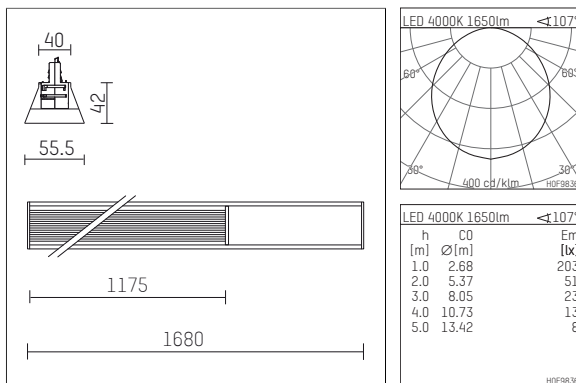

114 504 04 721 | black

in.line 2.0
floodlight
LED | 20 W 4000 K

- floodlight in.line 2.0
- with 3 circuit universal adapter
- adapter integrated into luminaire profile, operational on the face
- mounting on the track without tools
- with LED 2600 lm
- colour temperature: 4000 K
- colour rendering index: CRI >90
- L70 / B50 (50.000h)
- SDCM < 3
- net luminous flux: 1650 lm
- total load: 20 W
- luminous efficacy: 82,5 lm/W
- symmetrical light distribution, wide flood
- reflector of aluminium, white
- beam angle: 107 °
- UGR: 24
- with built in LED power unit, electronic
- housing of aluminium
- adapter of fibreglass reinforced thermoplastic
- prismatic cover of extrudes polycarbonate, translucent
- length: 1680 mm, width: 55,3 mm, height: 42 mm
- weight: 2,8 kg
- protection rating: IP20
- protection class I
- 5 years Hoffmeister warranty
- Made in Germany
- certificates: manufactured according to DIN VDE 0711 / EN 60598, CE
- colour: black
- 114 504 04 721