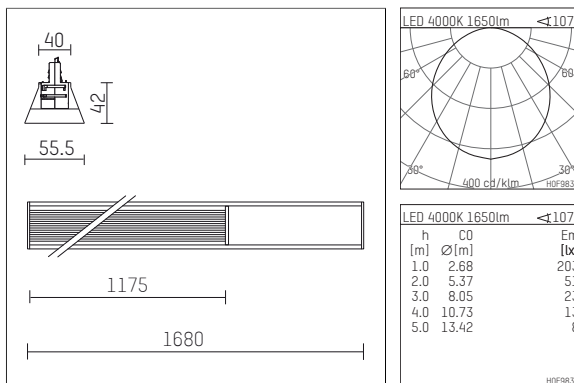

## 114 504 04 906 D | silver

in.line 2.0 | DALI  
floodlight  
LED | 20 W 4000 K

- floodlight in.line 2.0 DALI
- with 3 circuit DALI adapter
- adapter integrated into luminaire profile, operational on the face
- mounting on the track without tools
- with LED 2600 lm
- colour temperature: 4000 K
- colour rendering index: CRI >90
- L70 / B50 (50.000h)
- SDCM < 3
- net luminous flux: 1650 lm
- total load: 20 W
- luminous efficacy: 82,5 lm/W
- symmetrical light distribution, wide flood
- reflector of aluminium, white
- beam angle: 107 °
- UGR: 24
- with built in LED power unit, electronic (DALI)
- amplitude dimming
- dimming range: 100-1 %
- housing of aluminium
- adapter of fibreglass reinforced thermoplastic
- prismatic cover of extruded polycarbonate, translucent
- length: 1680 mm, width: 55,3 mm, height: 42 mm
- weight: 2,8 kg
- protection rating: IP20
- protection class I
- 5 years Hoffmeister warranty
- Made in Germany
- certificates: manufactured according to DIN VDE 0711 / EN 60598, CE
- colour: silver
- 114 504 04 906 D