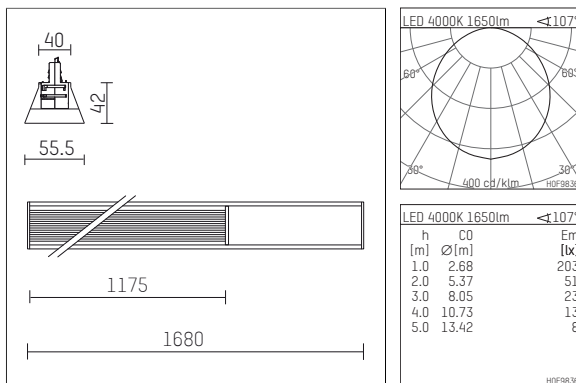

## 114 504 04 906 | silver

in.line 2.0  
floodlight  
LED | 20 W 4000 K

- floodlight in.line 2.0
- with 3 circuit universal adapter
- adapter integrated into luminaire profile, operational on the face
- mounting on the track without tools
- with LED 2600 lm
- colour temperature: 4000 K
- colour rendering index: CRI >90
- L70 / B50 (50.000h)
- SDCM < 3
- net luminous flux: 1650 lm
- total load: 20 W
- luminous efficacy: 82,5 lm/W
- symmetrical light distribution, wide flood
- reflector of aluminium, white
- beam angle: 107 °
- UGR: 24
- with built in LED power unit, electronic
- housing of aluminium
- adapter of fibreglass reinforced thermoplastic
- prismatic cover of extrudes polycarbonate, translucent
- length: 1680 mm, width: 55,3 mm, height: 42 mm
- weight: 2,8 kg
- protection rating: IP20
- protection class I
- 5 years Hoffmeister warranty
- Made in Germany
- certificates: manufactured according to DIN VDE 0711 / EN 60598, CE
- colour: silver
- 114 504 04 906