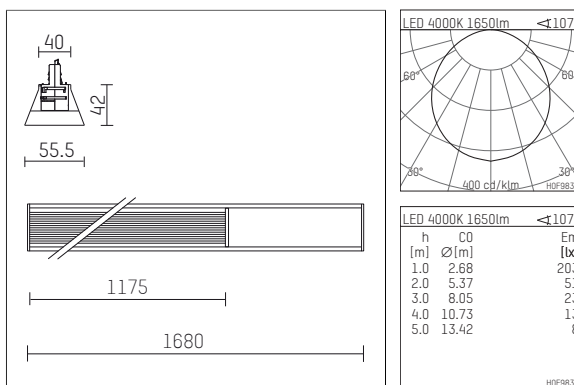

114 504 04 910 | white

in.line 2.0
floodlight
LED | 20 W 4000 K

- floodlight in.line 2.0
- with 3 circuit universal adapter
- adapter integrated into luminaire profile, operational on the face
- mounting on the track without tools
- with LED 2600 lm
- colour temperature: 4000 K
- colour rendering index: CRI >90
- L70 / B50 (50.000h)
- SDCM < 3
- net luminous flux: 1650 lm
- total load: 20 W
- luminous efficacy: 82,5 lm/W
- symmetrical light distribution, wide flood
- reflector of aluminium, white
- beam angle: 107 °
- UGR: 24
- with built in LED power unit, electronic
- housing of aluminium
- adapter of fibreglass reinforced thermoplastic
- prismatic cover of extrudes polycarbonate, translucent
- length: 1680 mm, width: 55,3 mm, height: 42 mm
- weight: 2,8 kg
- protection rating: IP20
- protection class I
- 5 years Hoffmeister warranty
- Made in Germany
- certificates: manufactured according to DIN VDE 0711 / EN 60598, CE
- colour: white (RAL9016)
- 114 504 04 910