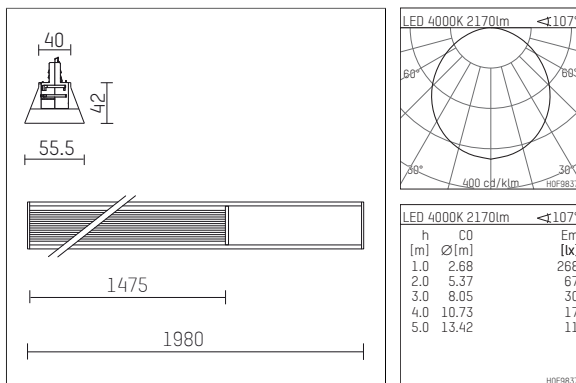

## 114 505 04 906 D | silver

in.line 2.0 | DALI  
floodlight  
LED | 23 W 4000 K

- floodlight in.line 2.0 DALI
- with 3 circuit DALI adapter
- adapter integrated into luminaire profile, operational on the face
- mounting on the track without tools
- with LED 3250 lm
- colour temperature: 4000 K
- colour rendering index: CRI >90
- L70 / B50 (50.000h)
- SDCM < 3
- net luminous flux: 2170 lm
- total load: 23 W
- luminous efficacy: 94,3 lm/W
- symmetrical light distribution, wide flood
- reflector of aluminium, white
- beam angle: 107 °
- UGR: 24
- with built in LED power unit, electronic (DALI)
- amplitude dimming
- dimming range: 100-1 %
- housing of aluminium
- adapter of fibreglass reinforced thermoplastic
- prismatic cover of extrudes polycarbonate, translucent
- length: 1980 mm, width: 55,3 mm, height: 42 mm
- weight: 3,1 kg
- protection rating: IP20
- protection class I
- 5 years Hoffmeister warranty
- Made in Germany
- certificates: manufactured according to DIN VDE 0711 / EN 60598, CE
- colour: silver
- 114 505 04 906 D