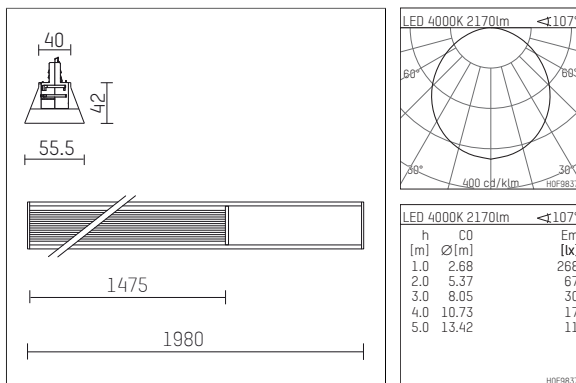

114 505 04 906 | silver

in.line 2.0
floodlight
LED | 23 W 4000 K

- floodlight in.line 2.0
- with 3 circuit universal adapter
- adapter integrated into luminaire profile, operational on the face
- mounting on the track without tools
- with LED 3250 lm
- colour temperature: 4000 K
- colour rendering index: CRI >90
- L70 / B50 (50.000h)
- SDCM < 3
- net luminous flux: 2170 lm
- total load: 23 W
- luminous efficacy: 94,3 lm/W
- symmetrical light distribution, wide flood
- reflector of aluminium, white
- beam angle: 107 °
- UGR: 24
- with built in LED power unit, electronic
- housing of aluminium
- adapter of fibreglass reinforced thermoplastic
- prismatic cover of extrudes polycarbonate, translucent
- length: 1980 mm, width: 55,3 mm, height: 42 mm
- weight: 3,1 kg
- protection rating: IP20
- protection class I
- 5 years Hoffmeister warranty
- Made in Germany
- certificates: manufactured according to DIN VDE 0711 / EN 60598, CE
- colour: silver
- 114 505 04 906