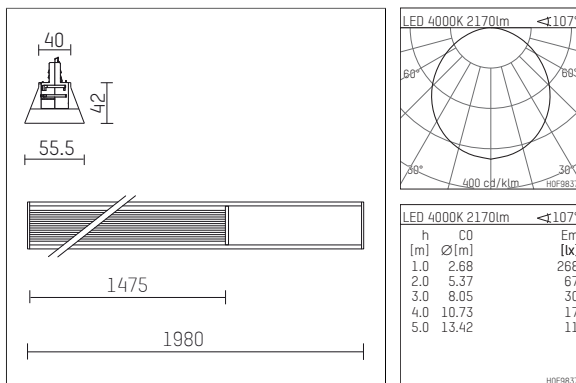

114 505 04 910 | white

in.line 2.0
floodlight
LED | 23 W 4000 K

- floodlight in.line 2.0
- with 3 circuit universal adapter
- adapter integrated into luminaire profile, operational on the face
- mounting on the track without tools
- with LED 3250 lm
- colour temperature: 4000 K
- colour rendering index: CRI >90
- L70 / B50 (50.000h)
- SDCM < 3
- net luminous flux: 2170 lm
- total load: 23 W
- luminous efficacy: 94,3 lm/W
- symmetrical light distribution, wide flood
- reflector of aluminium, white
- beam angle: 107 °
- UGR: 24
- with built in LED power unit, electronic
- housing of aluminium
- adapter of fibreglass reinforced thermoplastic
- prismatic cover of extrudes polycarbonate, translucent
- length: 1980 mm, width: 55,3 mm, height: 42 mm
- weight: 3,1 kg
- protection rating: IP20
- protection class I
- 5 years Hoffmeister warranty
- Made in Germany
- certificates: manufactured according to DIN VDE 0711 / EN 60598, CE
- colour: white (RAL9016)
- 114 505 04 910