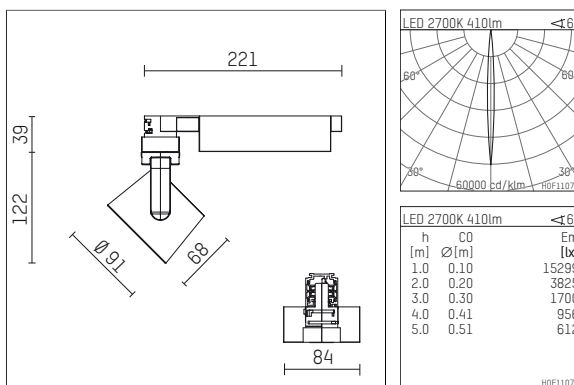

## 116 521 02 721 D | black

lo.nely 2  
spotlight  
LED | 9 W 2700 K

- spotlight lo.nely 2
- with 3 circuit DALI adapter
- for Hoffmeister control.x tracks
- circuit selection is possible while adapter is inserted into the track
- passive thermo management
- with LED 480 lm
- colour temperature: 2700 K
- colour rendering index: CRI >90
- L90 / B10 (50.000h)
- SDCM < 2
- net luminous flux: 410 lm
- total load: 9 W
- luminous efficacy: 45,6 lm/W
- rotationsymmetrical light distribution, narrow spot
- beam angle: 5°
- LED power unit integrated in adapter, electronic (DALI), 110-240 V, 50/60 Hz
- amplitude dimming
- dimming range: 100-0,1 %
- housing of die cast aluminium
- adapter of fibreglass reinforced thermoplastic
- safety glass, clear
- length: 221 mm, width: 84 mm, height: 122 mm
- rotatable 360°, 95° tiltable (can be fixed)
- weight: 1,1 kg
- protection rating: IP20
- protection class I
- 5 years Hoffmeister warranty
- Made in Germany
- maximum ambient temperature: 35 ° C
- certificates: manufactured according to DIN VDE 0711 / EN 60598, CE
- colour: black
- 116 521 02 721 D