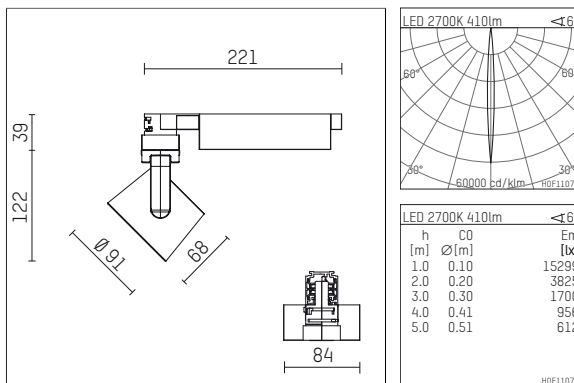

116 521 02 906 D | silver

lo.nely 2
spotlight
LED | 9 W 2700 K

- spotlight lo.nely 2
- with 3 circuit DALI adapter
- for Hoffmeister control.x tracks
- circuit selection is possible while adapter is inserted into the track
- passive thermo management
- with LED 480 lm
- colour temperature: 2700 K
- colour rendering index: CRI >90
- L90 / B10 (50.000h)
- SDCM < 2
- net luminous flux: 410 lm
- total load: 9 W
- luminous efficacy: 45,6 lm/W
- rotationsymmetrical light distribution, narrow spot
- beam angle: 5°
- LED power unit integrated in adapter, electronic (DALI), 110-240 V, 50/60 Hz
- amplitude dimming
- dimming range: 100-0,1 %
- housing of die cast aluminium
- adapter of fibreglass reinforced thermoplastic
- safety glass, clear
- length: 221 mm, width: 84 mm, height: 122 mm
- rotatable 360°, 95° tiltable (can be fixed)
- weight: 1,1 kg
- protection rating: IP20
- protection class I
- 5 years Hoffmeister warranty
- Made in Germany
- maximum ambient temperature: 35 °C
- certificates: manufactured according to DIN VDE 0711 / EN 60598, CE
- colour: silver
- 116 521 02 906 D