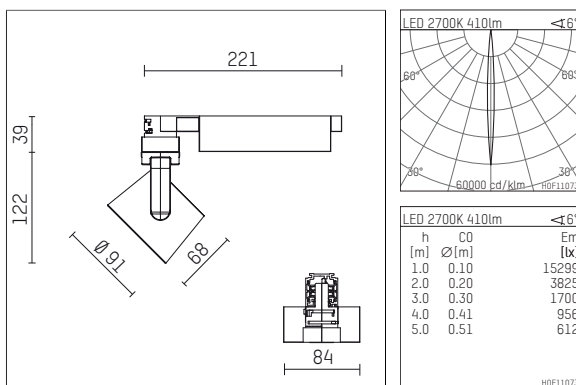

## 116 521 02 910 D | white

lo.nely 2  
spotlight  
LED | 9 W 2700 K

- spotlight lo.nely 2
- with 3 circuit DALI adapter
- for Hoffmeister control.x tracks
- circuit selection is possible while adapter is inserted into the track
- passive thermo management
- with LED 480 lm
- colour temperature: 2700 K
- colour rendering index: CRI >90
- L90 / B10 (50.000h)
- SDCM < 2
- net luminous flux: 410 lm
- total load: 9 W
- luminous efficacy: 45,6 lm/W
- rotationsymmetrical light distribution, narrow spot
- beam angle: 5°
- LED power unit integrated in adapter, electronic (DALI), 110-240 V, 50/60 Hz
- amplitude dimming
- dimming range: 100-0,1 %
- housing of die cast aluminium
- adapter of fibreglass reinforced thermoplastic
- safety glass, clear
- length: 221 mm, width: 84 mm, height: 122 mm
- rotatable 360°, 95° tiltable (can be fixed)
- weight: 1,1 kg
- protection rating: IP20
- protection class I
- 5 years Hoffmeister warranty
- Made in Germany
- maximum ambient temperature: 35 ° C
- certificates: manufactured according to DIN VDE 0711 / EN 60598, CE
- colour: white (RAL9016)
- 116 521 02 910 D