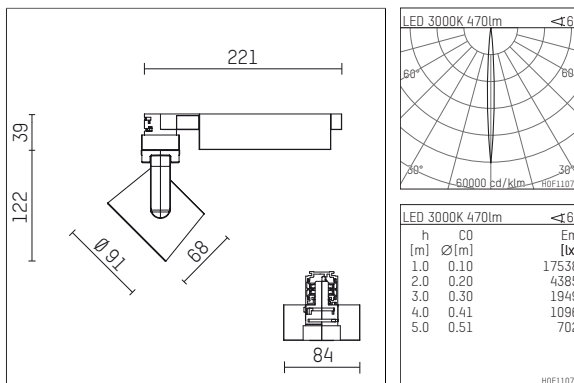

116 521 03 721 D | black

lo.nely 2
spotlight
LED | 9 W 3000 K

- spotlight lo.nely 2
- with 3 circuit DALI adapter
- for Hoffmeister control.x tracks
- circuit selection is possible while adapter is inserted into the track
- passive thermo management
- with LED 550 lm
- colour temperature: 3000 K
- colour rendering index: CRI >90
- L90 / B10 (50.000h)
- SDCM < 2
- net luminous flux: 470 lm
- total load: 9 W
- luminous efficacy: 52,2 lm/W
- rotationsymmetrical light distribution, narrow spot
- beam angle: 5°
- LED power unit integrated in adapter, electronic (DALI), 110-240 V, 50/60 Hz
- amplitude dimming
- dimming range: 100-0,1 %
- housing of die cast aluminium
- adapter of fibreglass reinforced thermoplastic
- safety glass, clear
- length: 221 mm, width: 84 mm, height: 122 mm
- rotatable 360°, 95° tiltable (can be fixed)
- weight: 1,1 kg
- protection rating: IP20
- protection class I
- 5 years Hoffmeister warranty
- Made in Germany
- maximum ambient temperature: 35 °C
- certificates: manufactured according to DIN VDE 0711 / EN 60598, CE
- colour: black
- 116 521 03 721 D